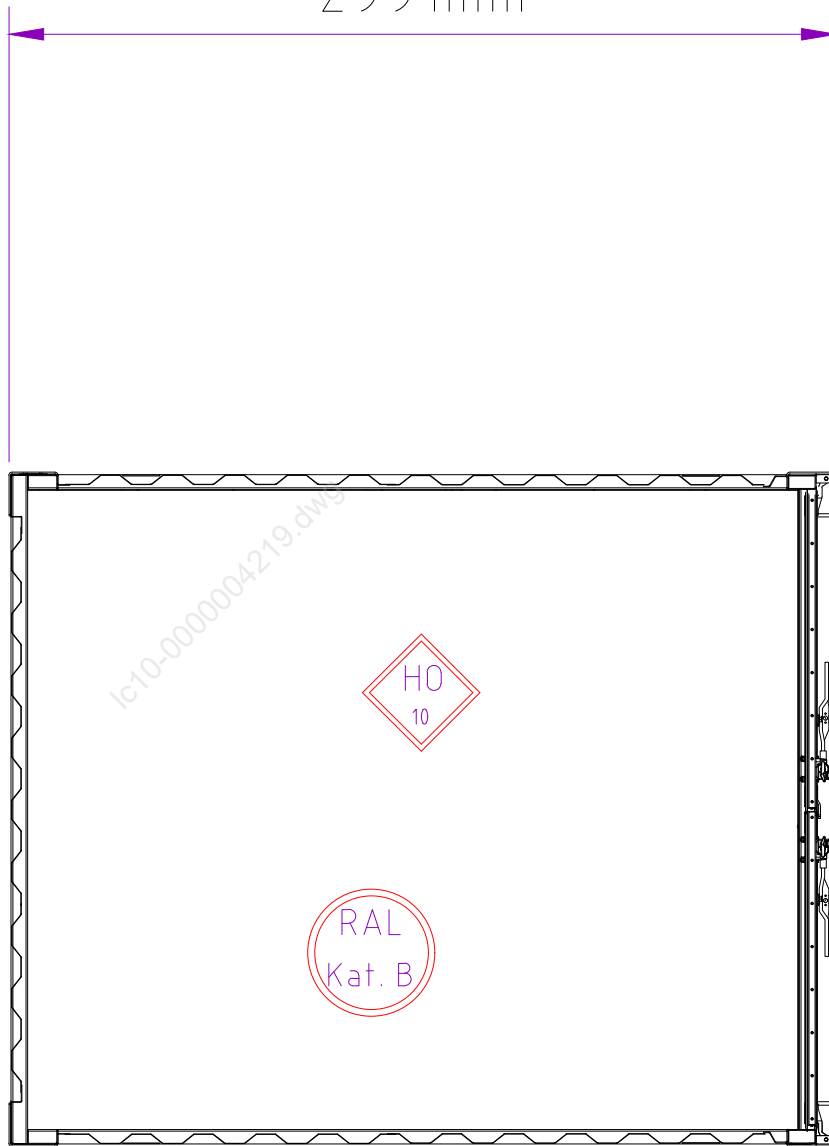

2438mm

2991mm

cabins: -
colour: RAL 6005

Floor frame
RAL 6005
Corner posts
RAL 6005
roof frame
RAL 6005

Ic10-0000004219.dwg

Drawn by:
EL
Drawn on:
08.05.2023 09:25:53

Please acknowledge and return

Date _____ Signature, company stamp _____

Drawing No.
Ic10-0000004219.dwg