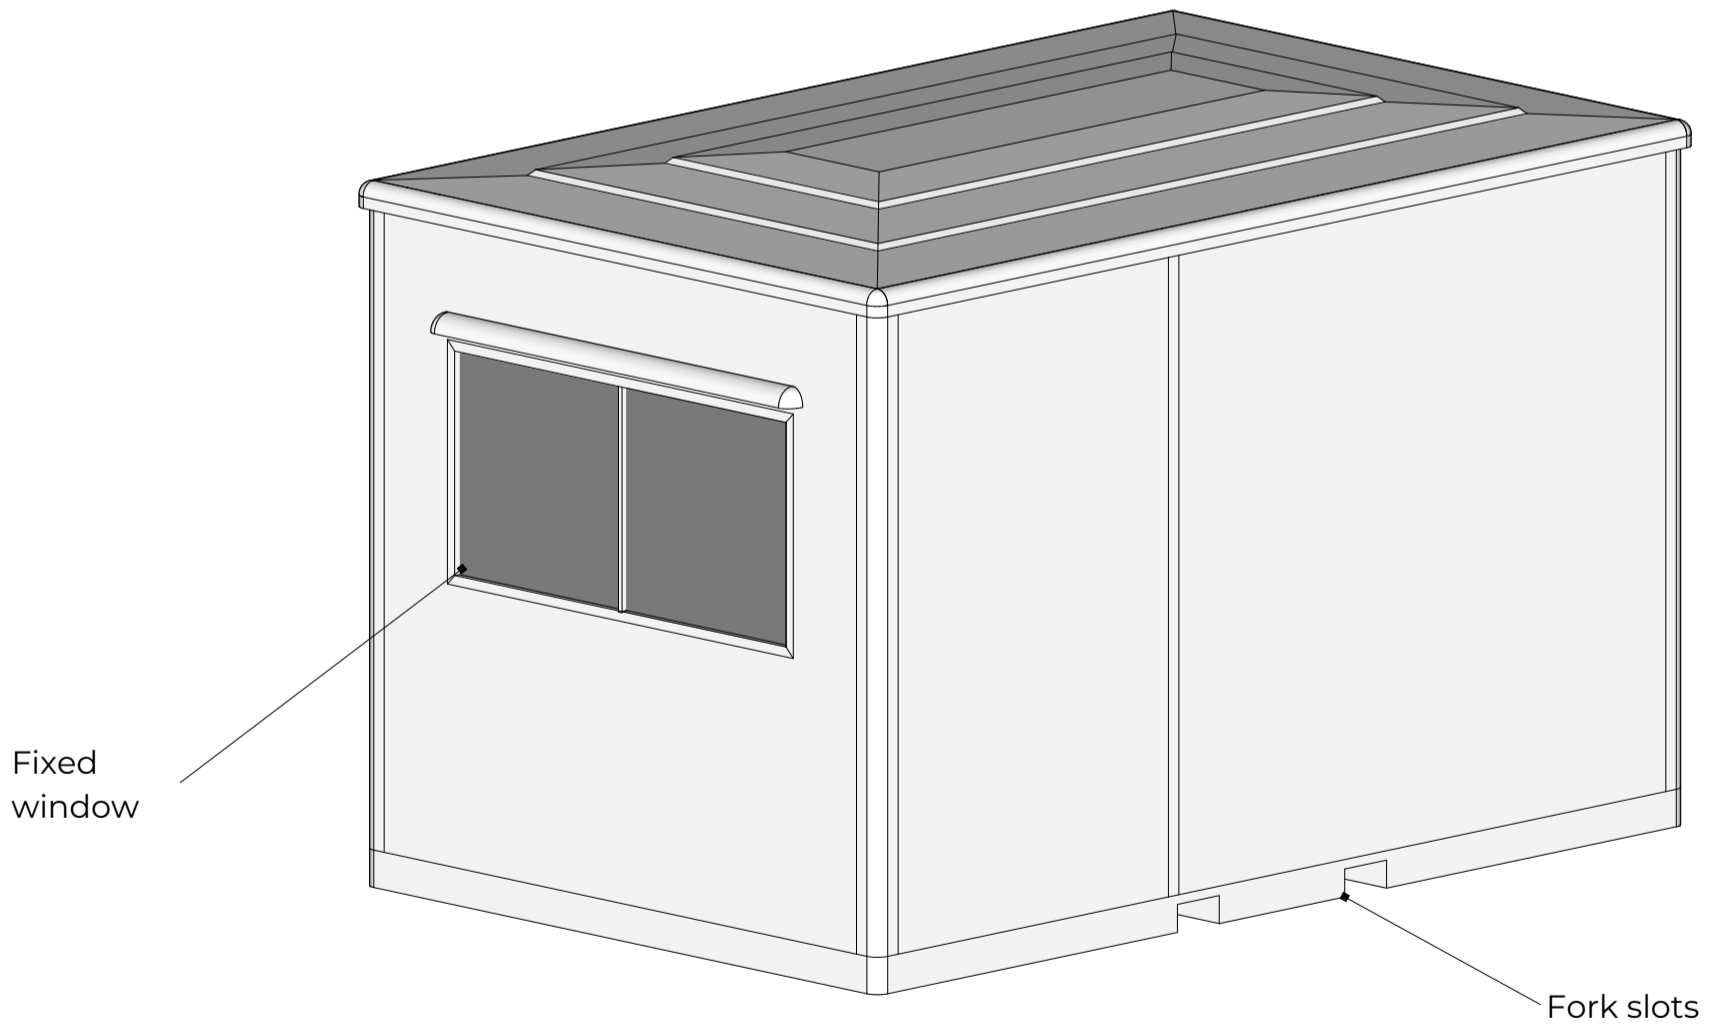

3D VIEW

t: 01386 555 000
e: sales@ukkiosks.com
w: ukkiosks.com

a: Keytec 7 Business Park,
26 - 28 Kempton Road,
Persore, Worcs, WR10 2TA

DRAWING NO :
2022/0000
DRAWING TITLE :
Worcester 3.9 x 2.5m

CLIENT :
Address

ISSUE :
27/02/2022

DRAWN BY :
SG

KIOSK SIZE :
3.9 x 2.5