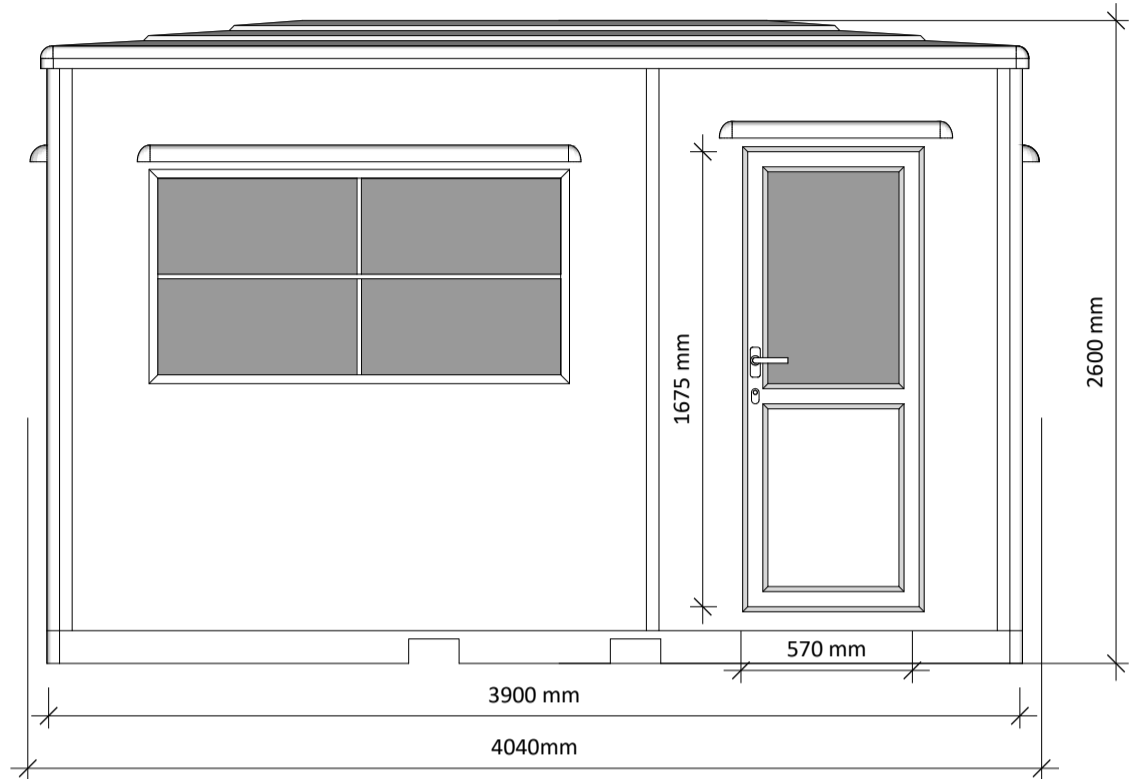

ISSUE :
27/02/2022

DRAWN BY :
SG

KIOSK SIZE :
3.9 x 2.5

ELEVATION VIEWS

ELEVATION 'A'

ELEVATION 'B'

ELEVATION 'C'

ELEVATION 'D'

CLIENT :
Address

ISSUE :
27/02/2022

DRAWN BY :
SG

KIOSK SIZE :
3.9 x 2.5

External power input

Fixed Window

Light switch

Wall Heater

DRAWING NO :
2022/0000
DRAWING TITLE :
Worcester 3.9 x 2.5m

CLIENT :
Address

ISSUE :
27/02/2022

DRAWN BY :
SG

KIOSK SIZE :
3.9 x 2.5