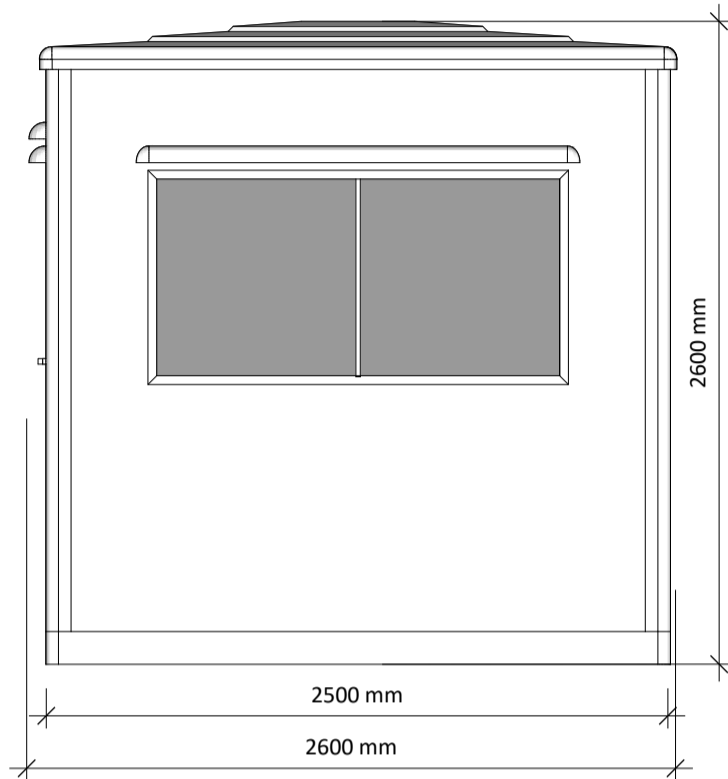

ISSUE :
27/02/2022

DRAWN BY :
SG

KIOSK SIZE :
3.9 x 2.5

ELEVATION VIEWS

ELEVATION 'A'

ELEVATION 'B'

ELEVATION 'C'

ELEVATION 'D'

CLIENT :
Address

ISSUE :
27/02/2022

DRAWN BY :
SG

KIOSK SIZE :
3.9 x 2.5

External power input

Fixed Window

Light switch

Wall Heater

Half Glazed Door

Double sockets

Sliding Window

Counter 600mm deep, 900mm high

Fixed Window

t : 01386 555 000
e : sales@ukkiosks.com
w : ukkiosks.com

a : Keytec 7 Business Park,
26 - 28 Kempton Road,
Persore, Worcs, WR10 2TA

DRAWING NO :
2022/0000
DRAWING TITLE :
Worcester 3.9 x 2.5m

CLIENT :
Address

ISSUE :
27/02/2022

DRAWN BY :
SG

KIOSK SIZE :
3.9 x 2.5