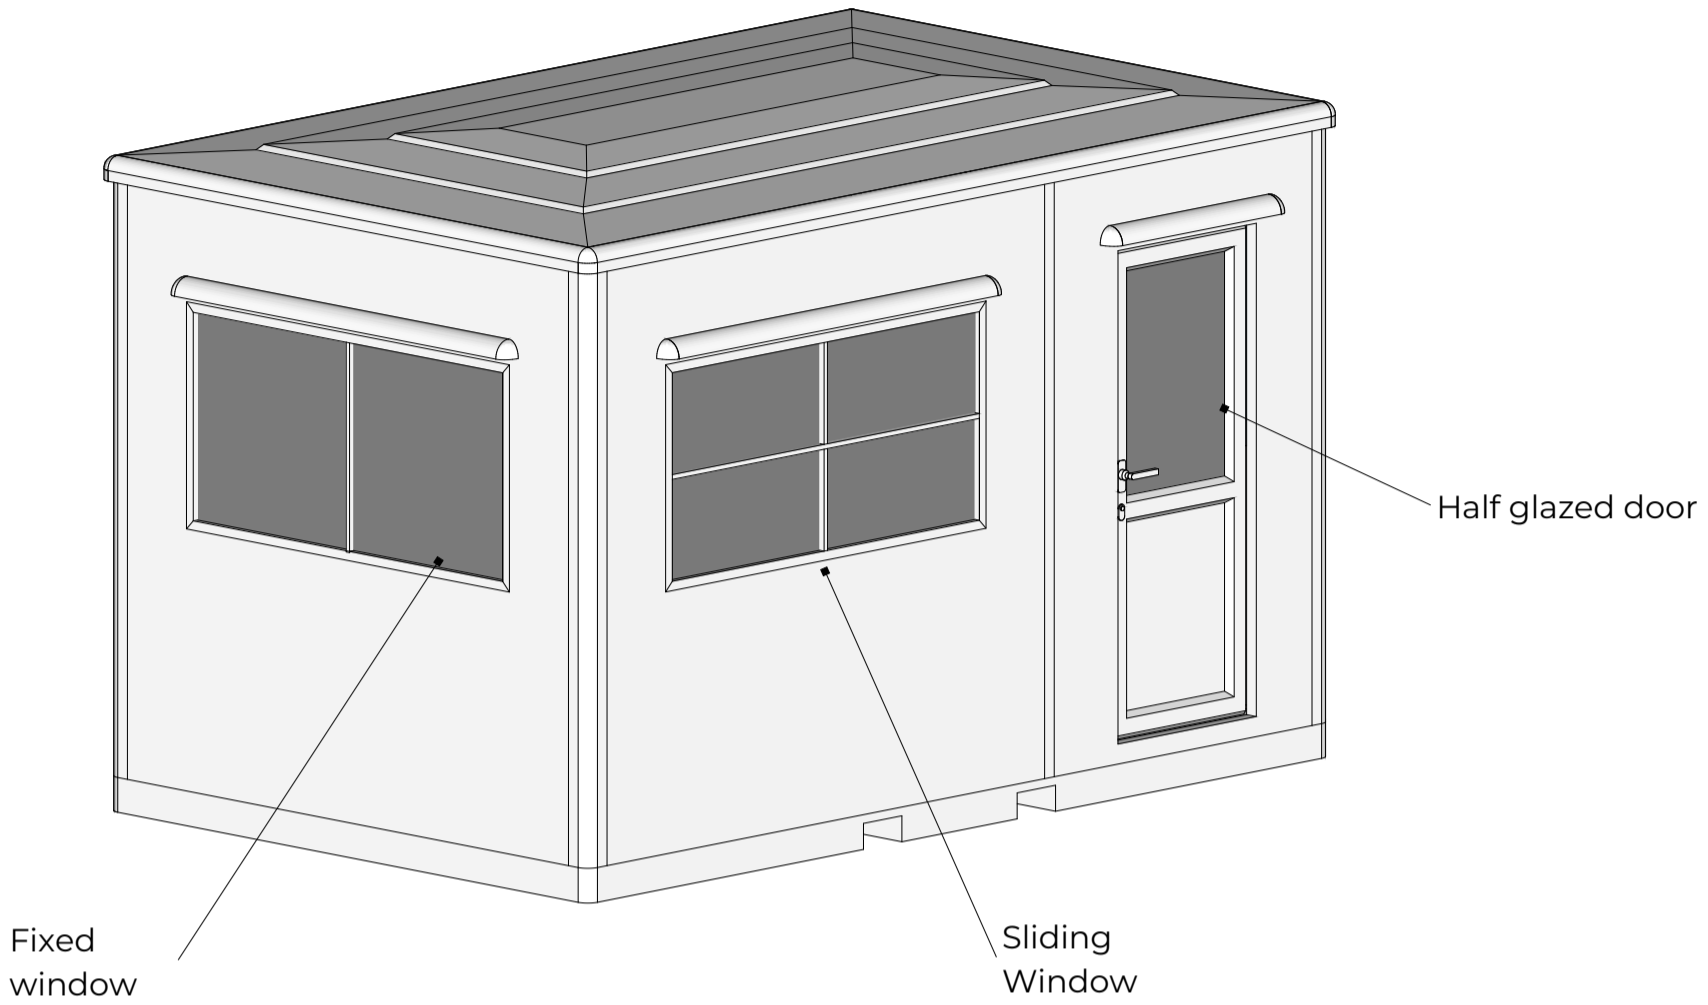

3D VIEW

t: 01386 555 000
e: sales@ukkiosks.com
w: ukkiosks.com

a: Keytec 7 Business Park,
26 - 28 Kempton Road,
Persore, Worcs, WR10 2TA

DRAWING NO :
2022/0000
DRAWING TITLE :
Worcester 3.9 x 2.5m

CLIENT :
Address

ISSUE :
27/02/2022

DRAWN BY :
SG

KIOSK SIZE :
3.9 x 2.5