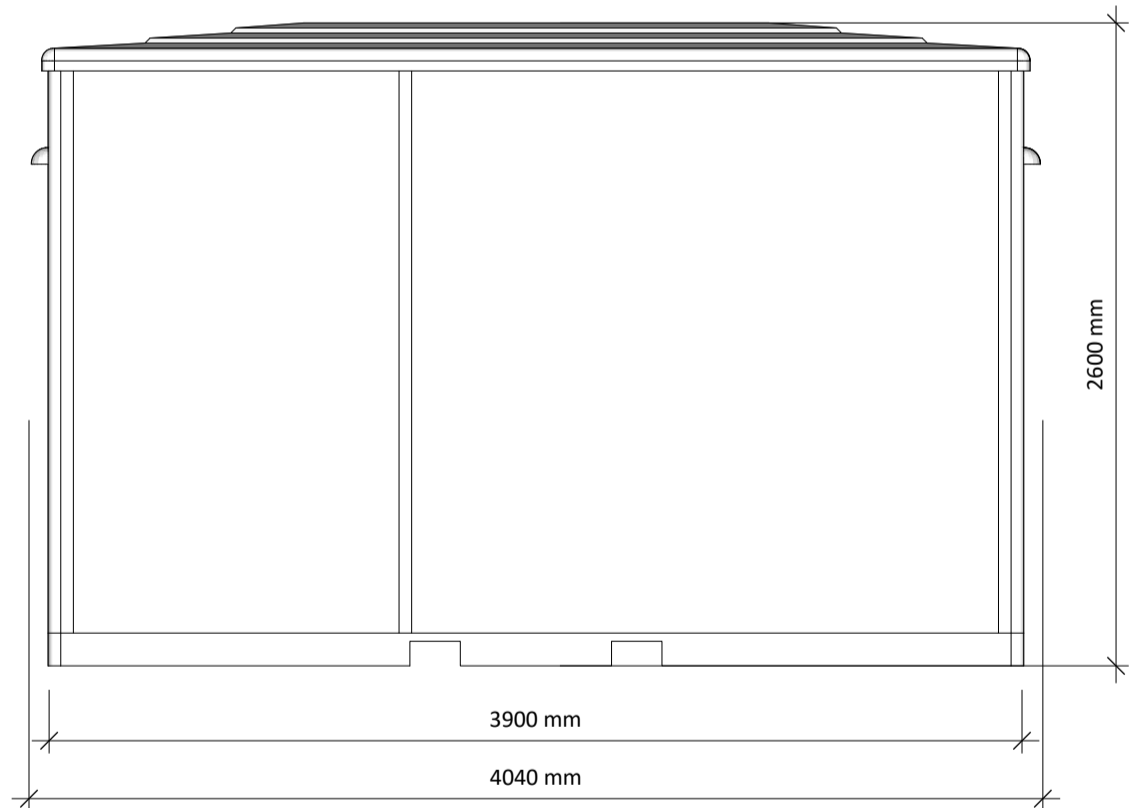

ISSUE :
27/02/2022

DRAWN BY :
SG

KIOSK SIZE :
3.9 x 2.5

ELEVATION VIEWS

ELEVATION 'A'

ELEVATION 'B'

ELEVATION 'C'

ELEVATION 'D'

CLIENT :
Address

ISSUE :
27/02/2022

DRAWN BY :
SG

KIOSK SIZE :
3.9 x 2.5

External power input

Fixed Window

Light switch

Wall Heater

DRAWING NO :
2022/0000
DRAWING TITLE :
Worcester 3.9 x 2.5m

CLIENT :
Address

ISSUE :
27/02/2022

DRAWN BY :
SG

KIOSK SIZE :
3.9 x 2.5