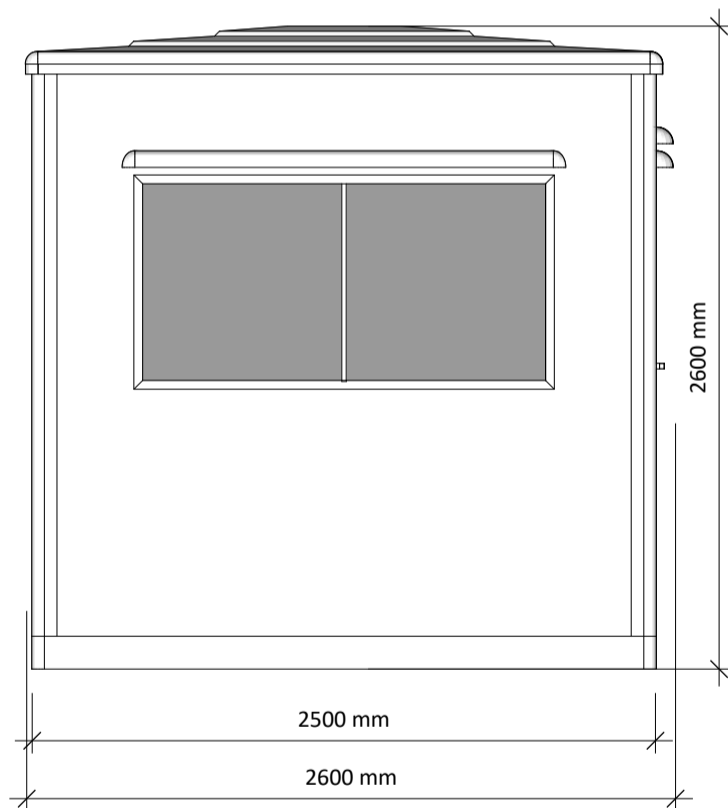

ISSUE :
27/02/2022

DRAWN BY :
SG

KIOSK SIZE :
3.9 x 2.5

ELEVATION VIEWS

ELEVATION 'A'

ELEVATION 'B'

ELEVATION 'C'

ELEVATION 'D'

Weight approx. 750kg

t : 01386 555 000
e : sales@ukkiosks.com
w : ukkiosks.com

a : Keytec 7 Business Park,
26 - 28 Kempton Road,
Persore, Worcs, WR10 2TA

DRAWING NO :
2022/0000

DRAWING TITLE :
Worcester 3.9 x 2.5m

CLIENT :
Address

ISSUE :
27/02/2022

DRAWN BY :
SG

KIOSK SIZE :
3.9 x 2.5

External power input

Fixed Window

Light switch

Wall Heater

DRAWING NO :
2022/0000
DRAWING TITLE :
Worcester 3.9 x 2.5m

CLIENT :
Address

ISSUE :
27/02/2022

DRAWN BY :
SG

KIOSK SIZE :
3.9 x 2.5