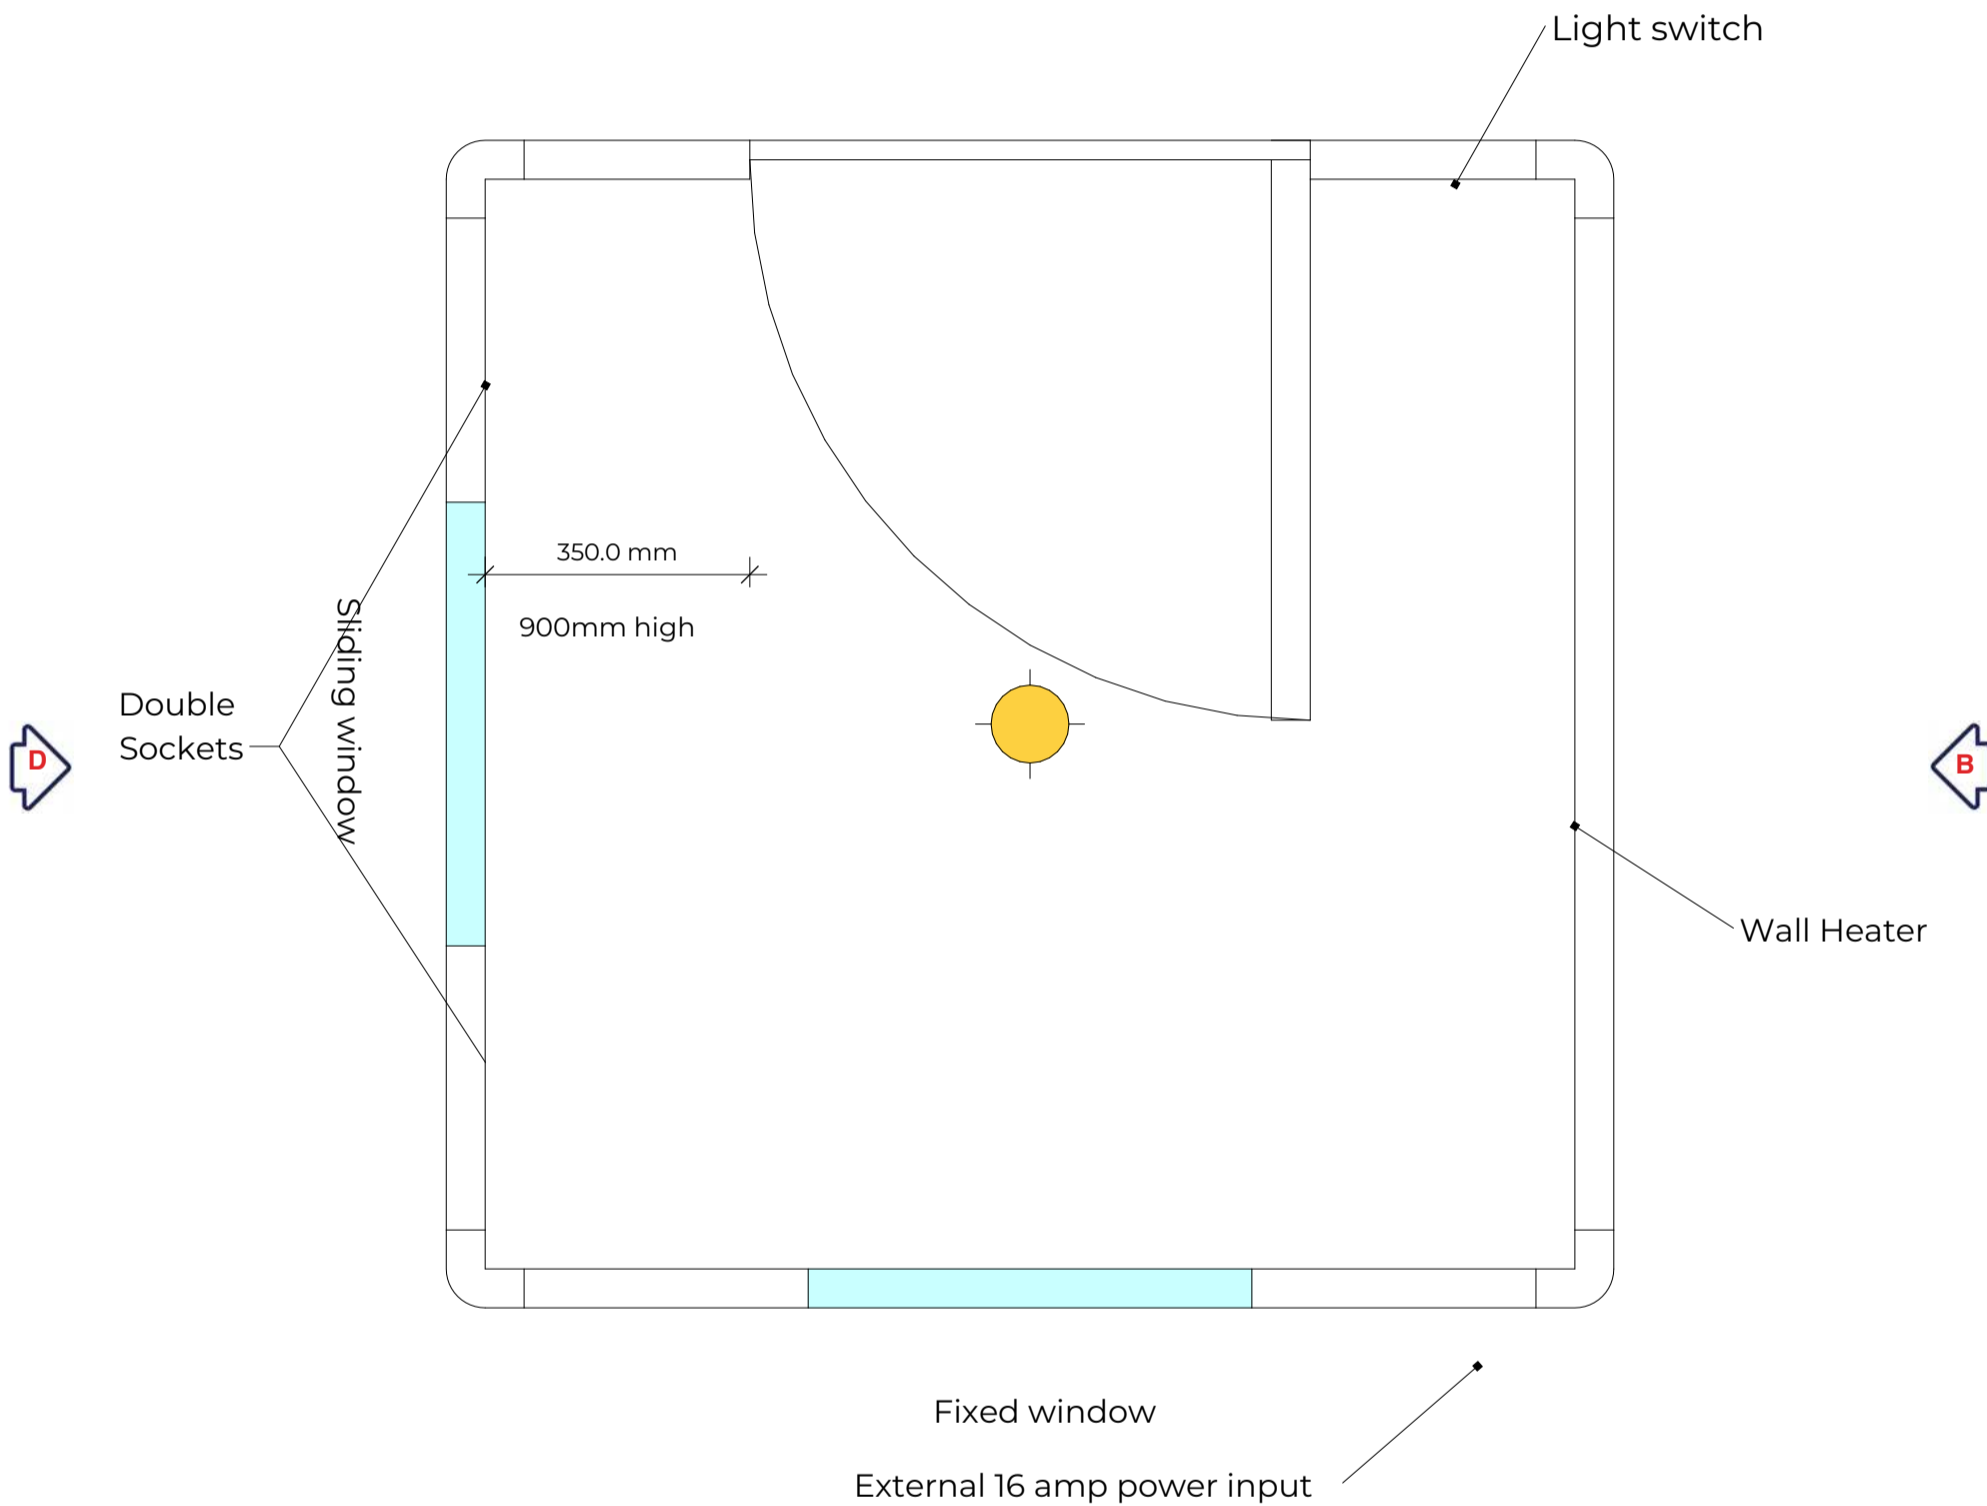

t : 01386 555 000
e : sales@ukkiosks.com
w : ukkiosks.com

a : Keytec 7 Business Park,
26 - 28 Kempton Road,
Persore, Worcs, WR10 2TA

DRAWING NO :
2022/0000

DRAWING TITLE :
Hereford 1.5 x 1.5m

CLIENT :
Address

ISSUE :
23/06/2022

DRAWN BY :
SG

KIOSK SIZE :
1.5 x 1.5m