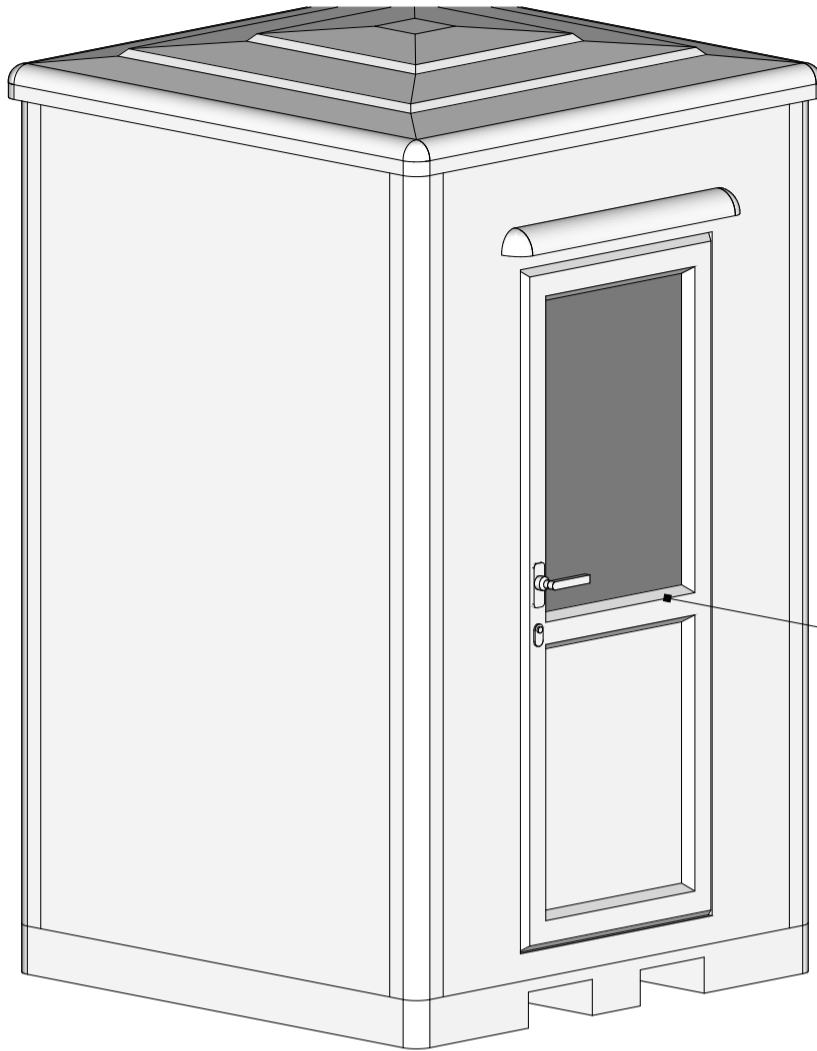

3D VIEW

Half glazed door

Opening window

Fixed window

Fork slots

t: 01386 555 000
e: sales@ukkiosks.com
w: ukkiosks.com

a: Keytec 7 Business Park,
26 - 28 Kempton Road,
Persore, Worcs, WR10 2TA

DRAWING NO :
2022/0000

DRAWING TITLE :
Hereford 1.5 x 1.5m

CLIENT :
Address

ISSUE :
23/06/2022

DRAWN BY :
SG

KIOSK SIZE :
1.5 x 1.5m

ELEVATION VIEWS

ELEVATION 'A'

ELEVATION 'B'

ELEVATION 'C'

ELEVATION 'D'

Weight approx. 210kg

t : 01386 555 000
e : sales@ukkiosks.com
w : ukkiosks.com

a : Keytec 7 Business Park,
26 - 28 Kempton Road,
Persore, Worcs, WR10 2TA

DRAWING NO :
2022/0000

DRAWING TITLE :
Hereford 1.5 x 1.5m