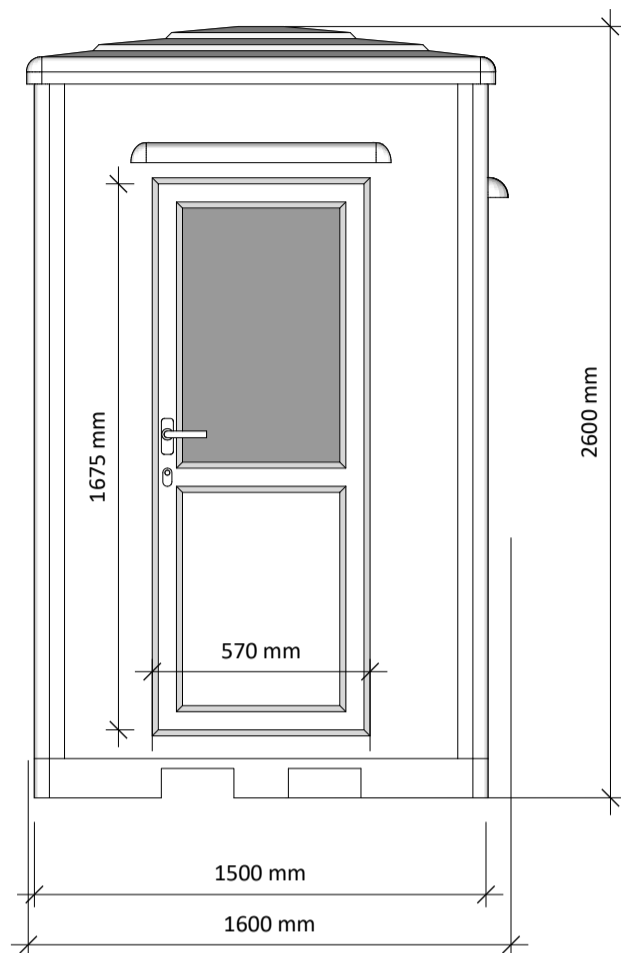

DRAWING TITLE :
Hereford 1.5 x 1.5m

CLIENT :
Address

ISSUE :
23/06/2022

DRAWN BY :
SG

KIOSK SIZE :
1.5 x 1.5m

ELEVATION VIEWS

ELEVATION 'A'

ELEVATION 'B'

ELEVATION 'C'

ELEVATION 'D'

Weight approx. 210kg

t : 01386 555 000
e : sales@ukkiosks.com
w : ukkiosks.com

a : Keytec 7 Business Park,
26 - 28 Kempton Road,
Persore, Worcs, WR10 2TA

DRAWING NO :
2022/0000

DRAWING TITLE :
Hereford 1.5 x 1.5m

DRAWING NO :
2022/0000

DRAWING TITLE :
Hereford 1.5 x 1.5m

CLIENT :
Address

ISSUE :
23/06/2022

DRAWN BY :
SG

KIOSK SIZE :
1.5 x 1.5m