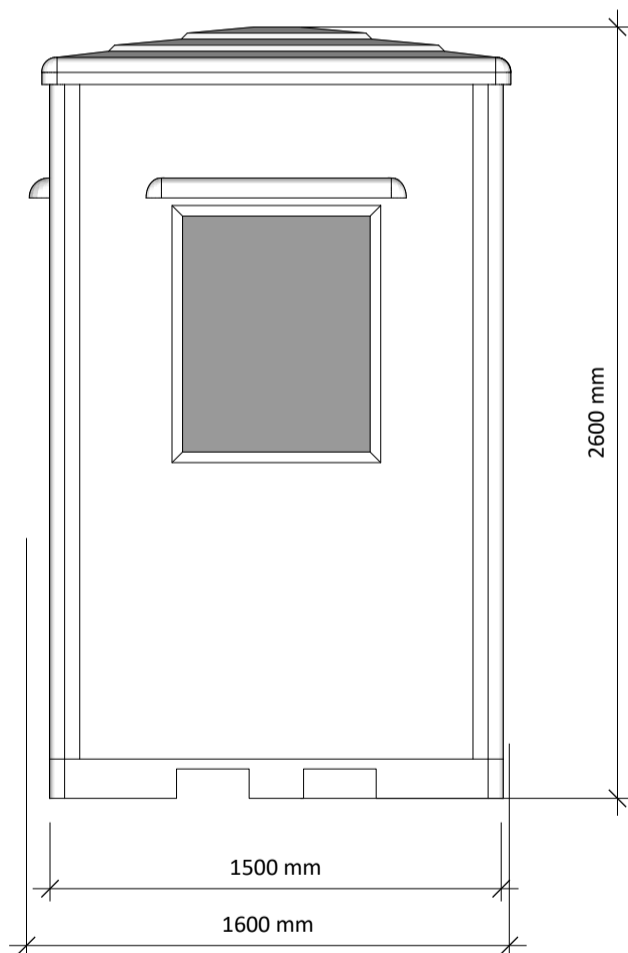

DRAWING TITLE :
Hereford 1.5 x 1.5m

CLIENT :
Address

ISSUE :
23/06/2022

DRAWN BY :
SG

KIOSK SIZE :
1.5 x 1.5m

ELEVATION VIEWS

ELEVATION 'A'

ELEVATION 'B'

ELEVATION 'C'

ELEVATION 'D'

Weight approx. 210kg

t : 01386 555 000
e : sales@ukkiosks.com
w : ukkiosks.com

a : Keytec 7 Business Park,
26 - 28 Kempton Road,
Persore, Worcs, WR10 2TA

DRAWING NO :
2022/0000

DRAWING TITLE :
Hereford 1.5 x 1.5m

DRAWING NO :
2022/0000

DRAWING TITLE :
Hereford 1.5 x 1.5m

CLIENT :
Address

ISSUE :
23/06/2022

DRAWN BY :
SG

KIOSK SIZE :
1.5 x 1.5m