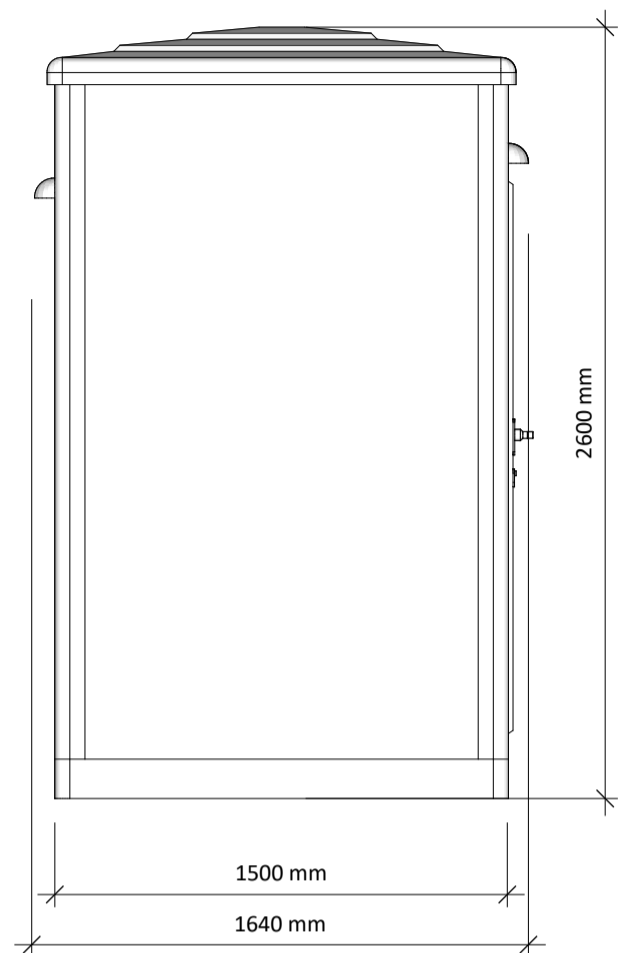

DRAWING TITLE :
Hereford 1.5 x 1.5m

CLIENT :
Address

ISSUE :
23/06/2022

DRAWN BY :
SG

KIOSK SIZE :
1.5 x 1.5m

ELEVATION VIEWS

ELEVATION 'A'

ELEVATION 'B'

ELEVATION 'C'

ELEVATION 'D'

Weight approx. 210kg

t : 01386 555 000
e : sales@ukkiosks.com
w : ukkiosks.com

a : Keytec 7 Business Park,
26 - 28 Kempton Road,
Persore, Worcs, WR10 2TA

DRAWING NO :
2022/0000

DRAWING TITLE :
Hereford 1.5 x 1.5m

DRAWING NO :
2022/0000

DRAWING TITLE :
Hereford 1.5 x 1.5m

CLIENT :
Address

ISSUE :
23/06/2022

DRAWN BY :
SG

KIOSK SIZE :
1.5 x 1.5m