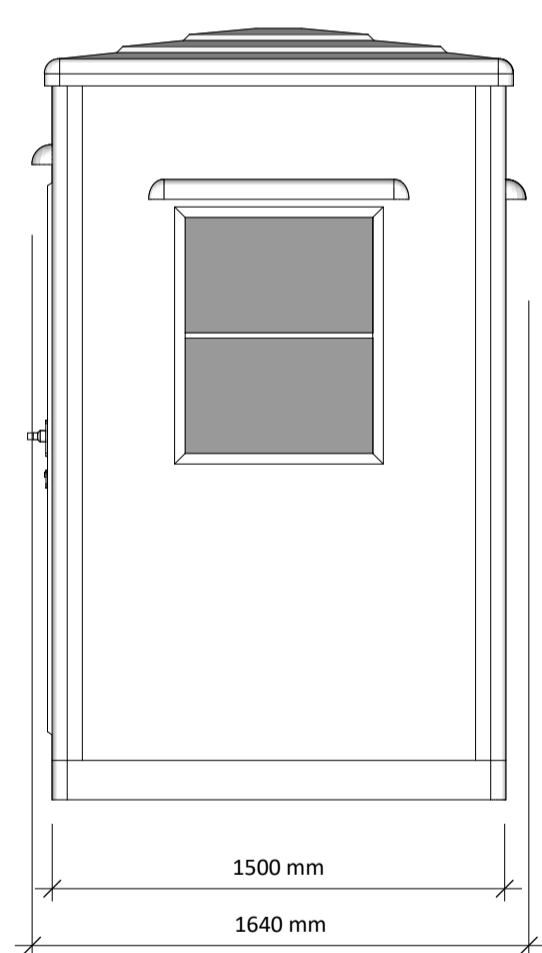

DRAWING TITLE :
Hereford 1.5 x 1.5m

CLIENT :
Address

ISSUE :
23/06/2022

DRAWN BY :
SG

KIOSK SIZE :
1.5 x 1.5m

ELEVATION VIEWS

ELEVATION 'A'

ELEVATION 'B'

ELEVATION 'C'

ELEVATION 'D'

Weight approx. 210kg

t : 01386 555 000
e : sales@ukkiosks.com
w : ukkiosks.com

a : Keytec 7 Business Park,
26 - 28 Kempton Road,
Persore, Worcs, WR10 2TA

DRAWING NO :
2022/0000

DRAWING TITLE :
Hereford 1.5 x 1.5m

DRAWING NO :
2022/0000

DRAWING TITLE :
Hereford 1.5 x 1.5m

CLIENT :
Address

ISSUE :
23/06/2022

DRAWN BY :
SG

KIOSK SIZE :
1.5 x 1.5m