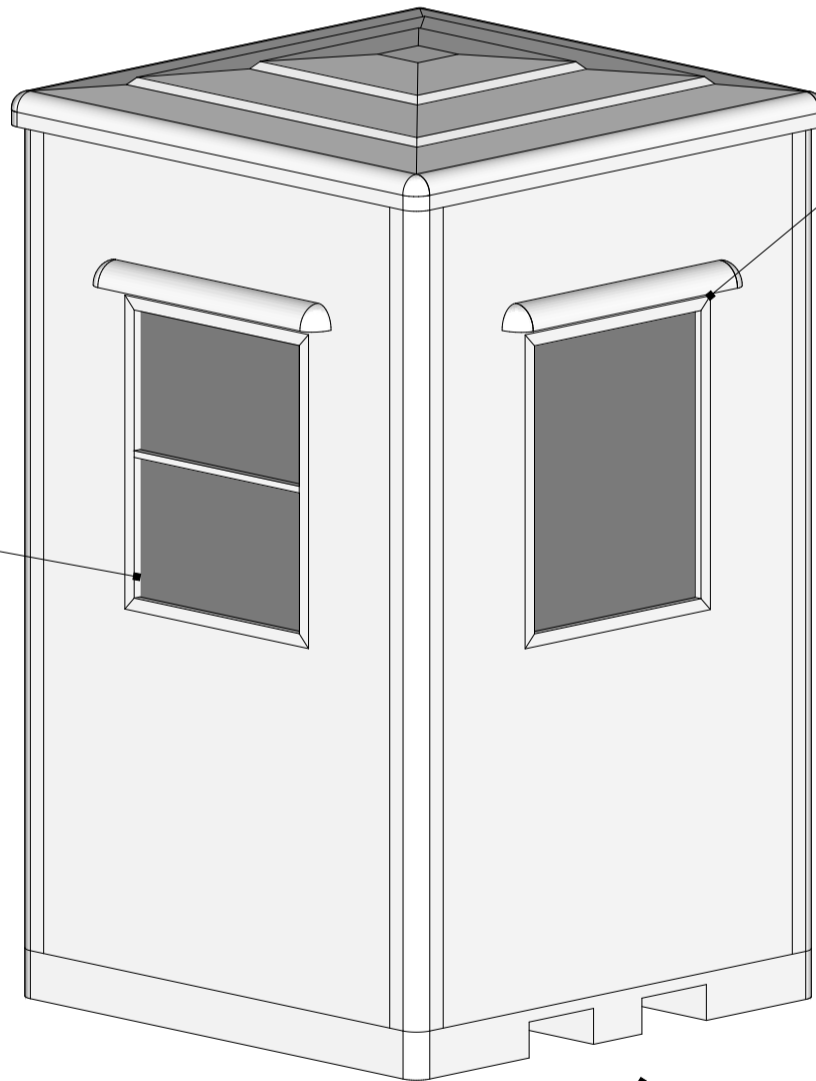

3D VIEW

Half glazed door

Opening window

Fixed window

Fork slots

t: 01386 555 000
e: sales@ukkiosks.com
w: ukkiosks.com

a: Keytec 7 Business Park,
26 - 28 Kempton Road,
Persore, Worcs, WR10 2TA

DRAWING NO :
2022/0000

DRAWING TITLE :
Hereford 1.5 x 1.5m

CLIENT :
Address

ISSUE :
23/06/2022

DRAWN BY :
SG

KIOSK SIZE :
1.5 x 1.5m

ELEVATION VIEWS

ELEVATION 'A'

ELEVATION 'B'

ELEVATION 'C'

ELEVATION 'D'

Weight approx. 210kg

t : 01386 555 000
e : sales@ukkiosks.com
w : ukkiosks.com

a : Keytec 7 Business Park,
26 - 28 Kempton Road,
Persore, Worcs, WR10 2TA

DRAWING NO :
2022/0000

DRAWING TITLE :
Hereford 1.5 x 1.5m

DRAWING NO :
2022/0000

DRAWING TITLE :
Hereford 1.5 x 1.5m

CLIENT :
Address

ISSUE :
23/06/2022

DRAWN BY :
SG

KIOSK SIZE :
1.5 x 1.5m