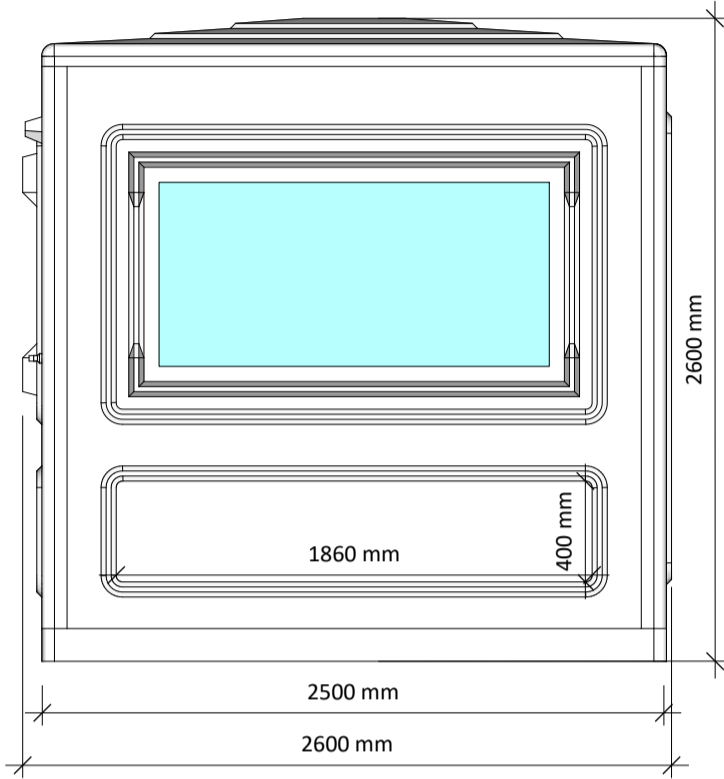

ELEVATION VIEWS

ELEVATION 'A'