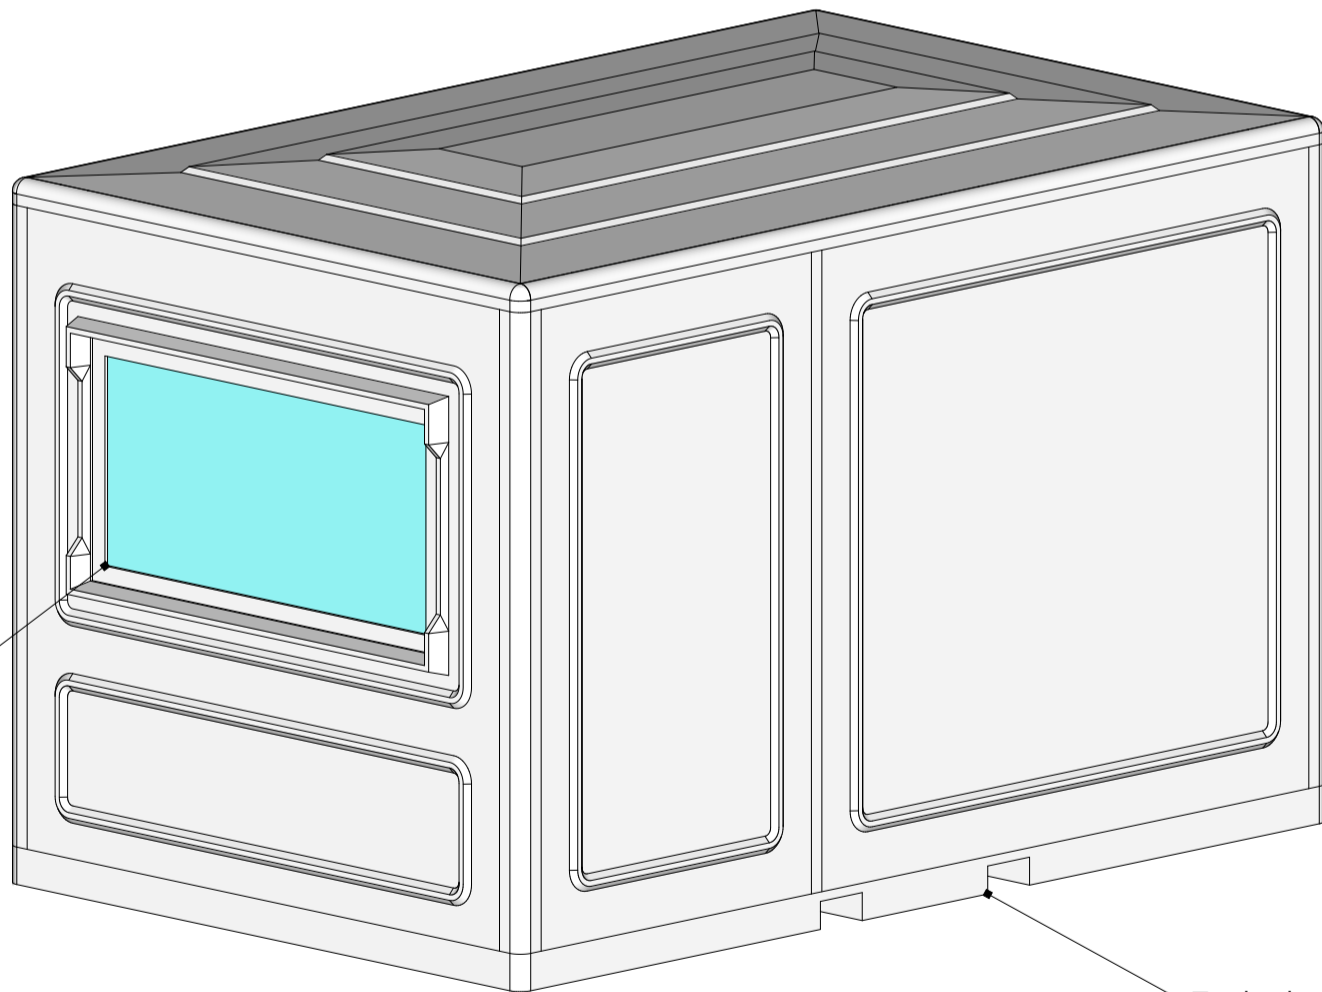

CLIENT :  
Address

ISSUE :  
27/02/2020

DRAWN BY :  
SG

KIOSK SIZE :  
3.9 x 2.5

3D VIEW

Fixed window

Sliding Window

Half glazed door