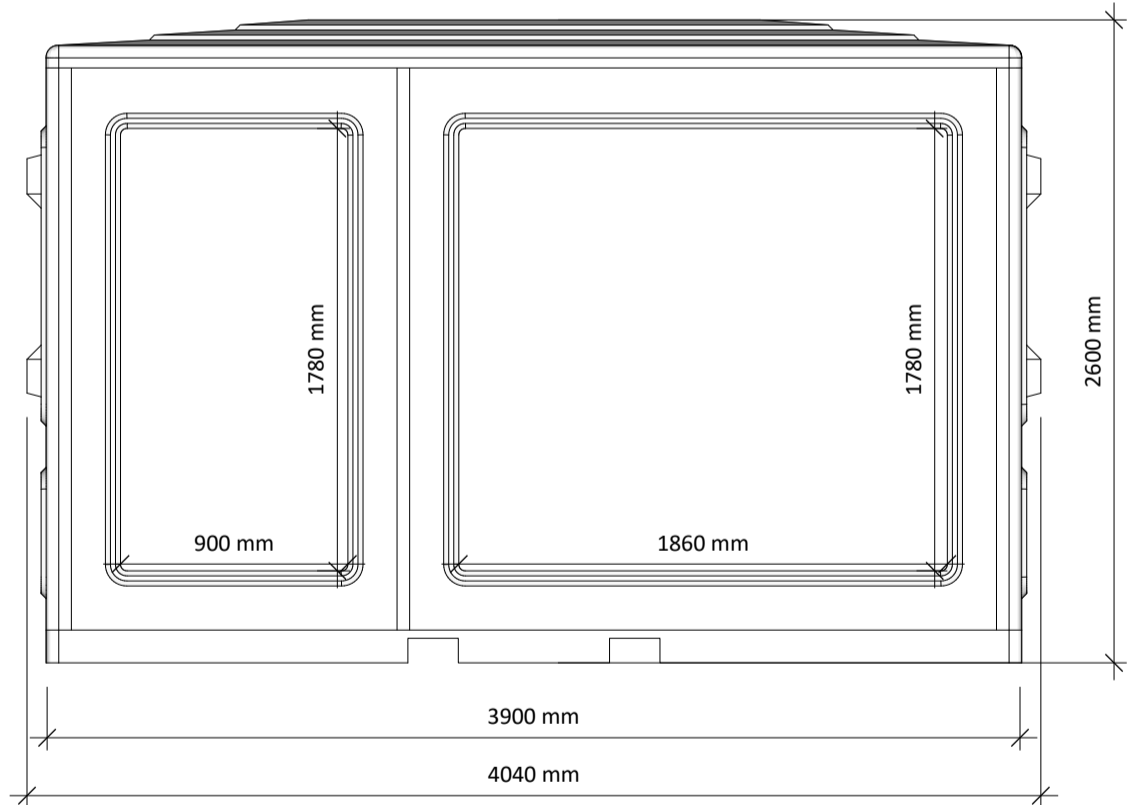

# ELEVATION VIEWS

**ELEVATION 'A'**

**ELEVATION 'B'**

**ELEVATION 'C'**

**ELEVATION 'D'**

**Weight approx. 750kg**

t : 01386 555 000  
e : sales@ukkiosks.com  
w : ukkiosks.com

a : Keytec 7 Business Park,  
26 - 28 Kempton Road,  
Persore, Worcs, WR10 2TA

**DRAWING NO :**  
**2020/0000**

**DRAWING TITLE :**  
Worcester 3.9 x 2.5m

**CLIENT :**  
Address

**ISSUE :**  
27/02/2020

**DRAWN BY :**  
SG

**KIOSK SIZE :**  
3.9 x 2.5