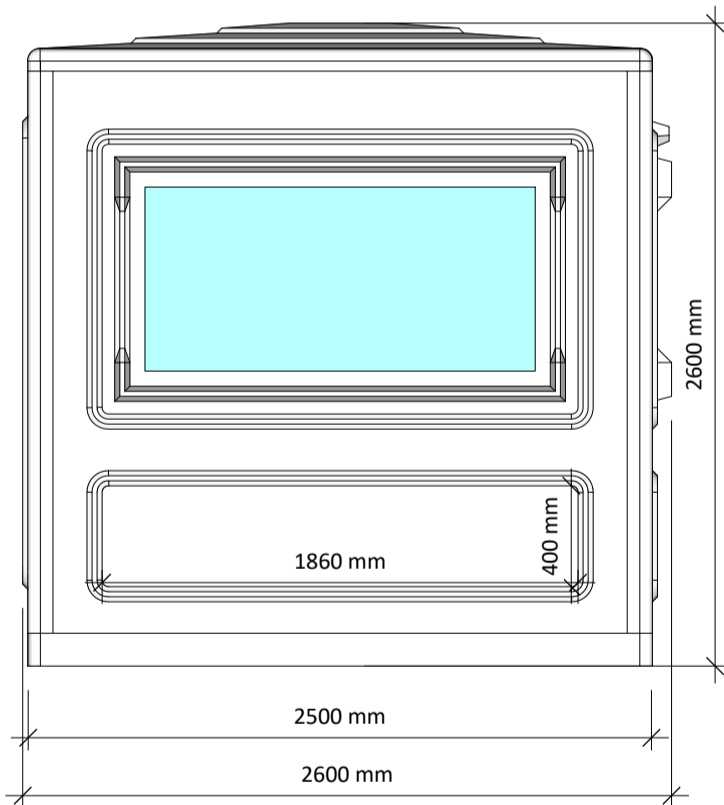

ELEVATION 'C'