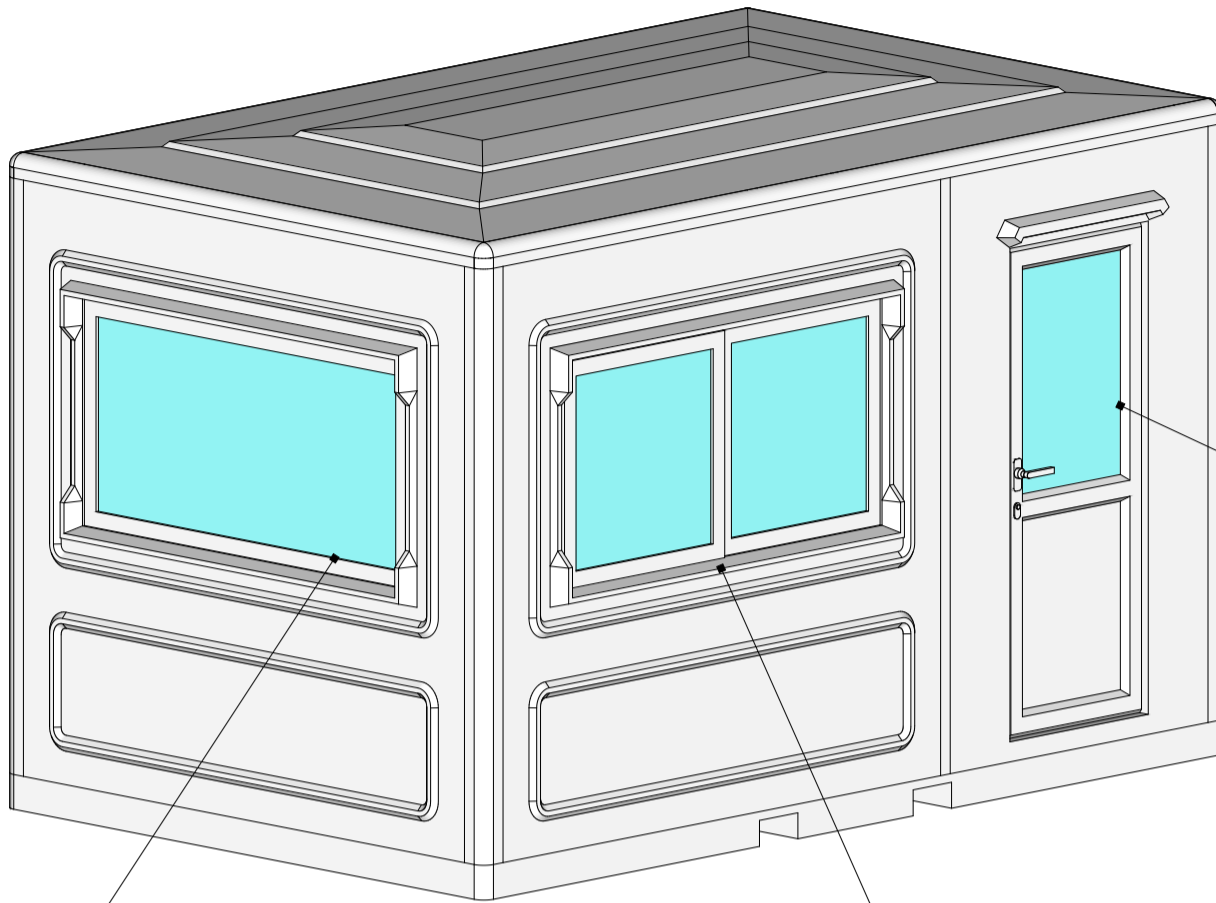

External 32 amp power input

Fixed Window

Light switch

Wall Heater

Half Glazed Door

Double sockets

Sliding Window

Fixed Window

CLIENT :  
Address

ISSUE :  
27/02/2020

DRAWN BY :  
SG

KIOSK SIZE :  
3.9 x 2.5

3D VIEW

Fixed window

Sliding Window

Half glazed door