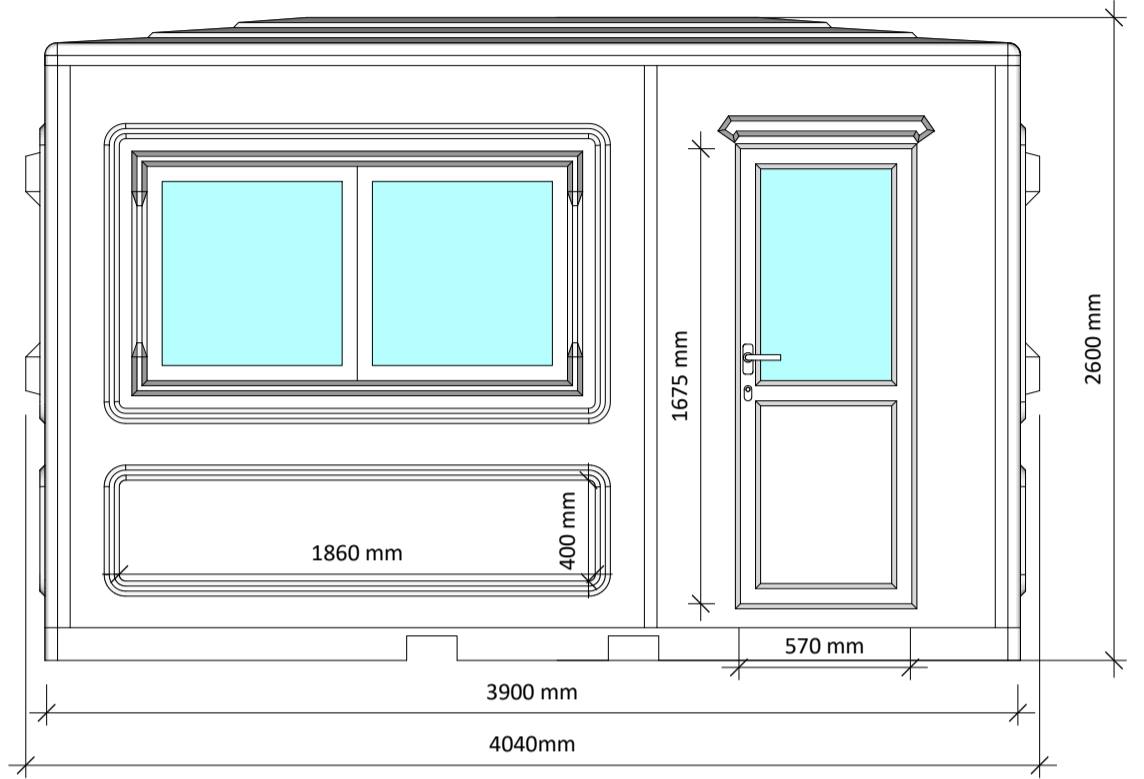

ELEVATION 'B'