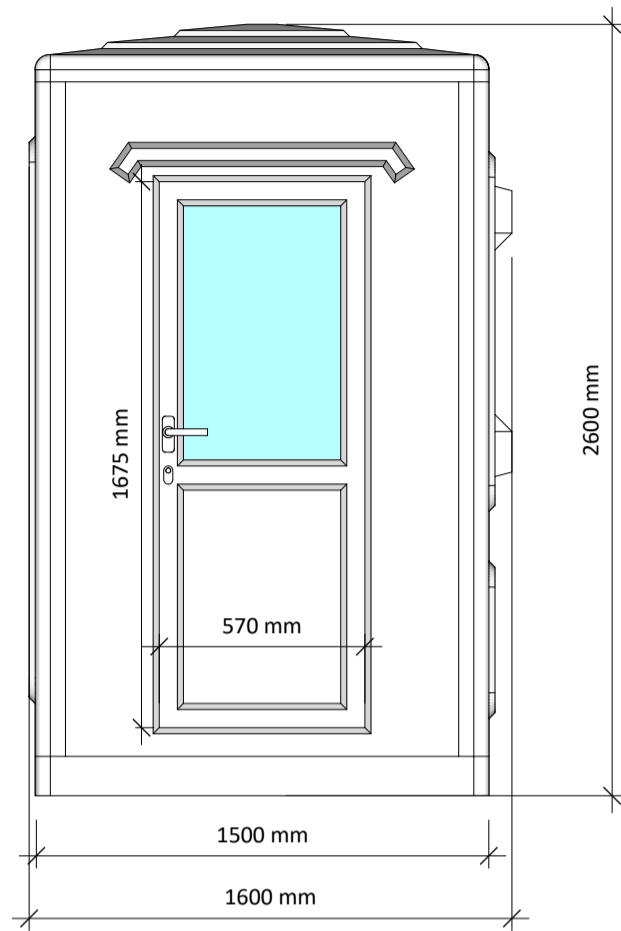

ELEVATION VIEWS

ELEVATION 'A'