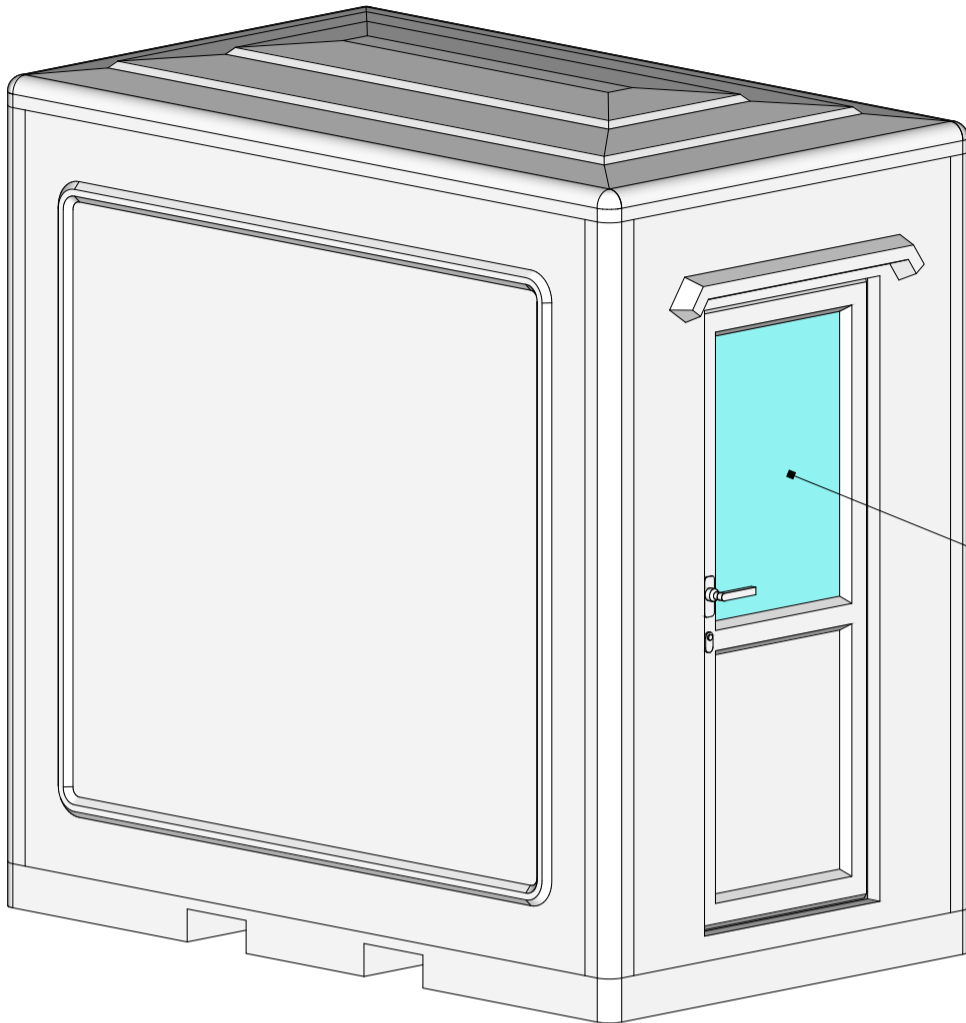

**CLIENT :**  
Address

**ISSUE :**  
27/02/2020  
**DRAWN BY :**  
SG

**KIOSK SIZE :**  
2.5 x 1.5m

3D VIEW

Half glazed door

Opening window

Fixed window

Fork slots