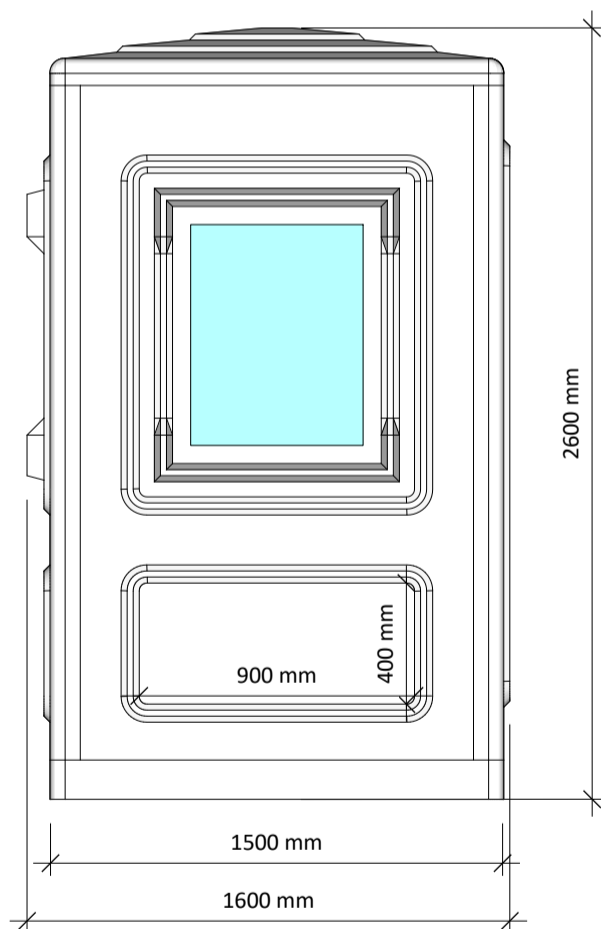

ELEVATION 'C'