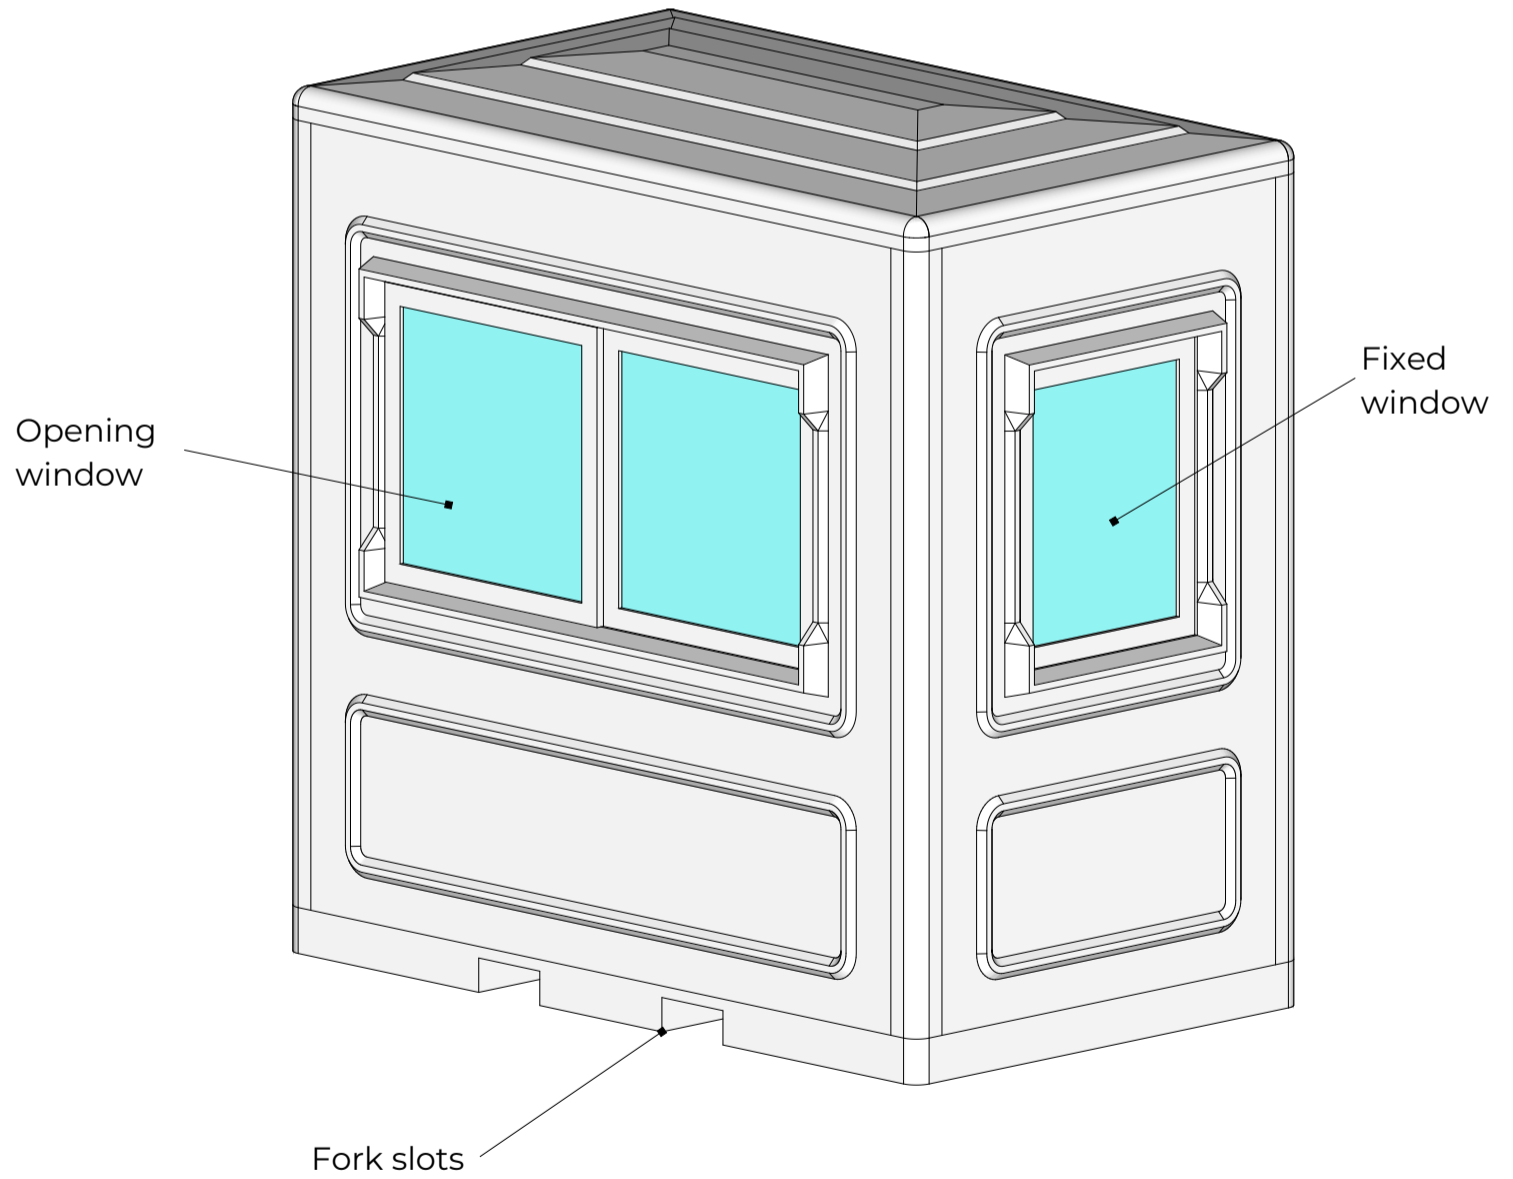

**CLIENT :**  
Address

**ISSUE :**  
27/02/2020  
**DRAWN BY :**  
SG

**KIOSK SIZE :**  
2.5 x 1.5m

3D VIEW

Half glazed door

Opening window

Fixed window

Fork slots