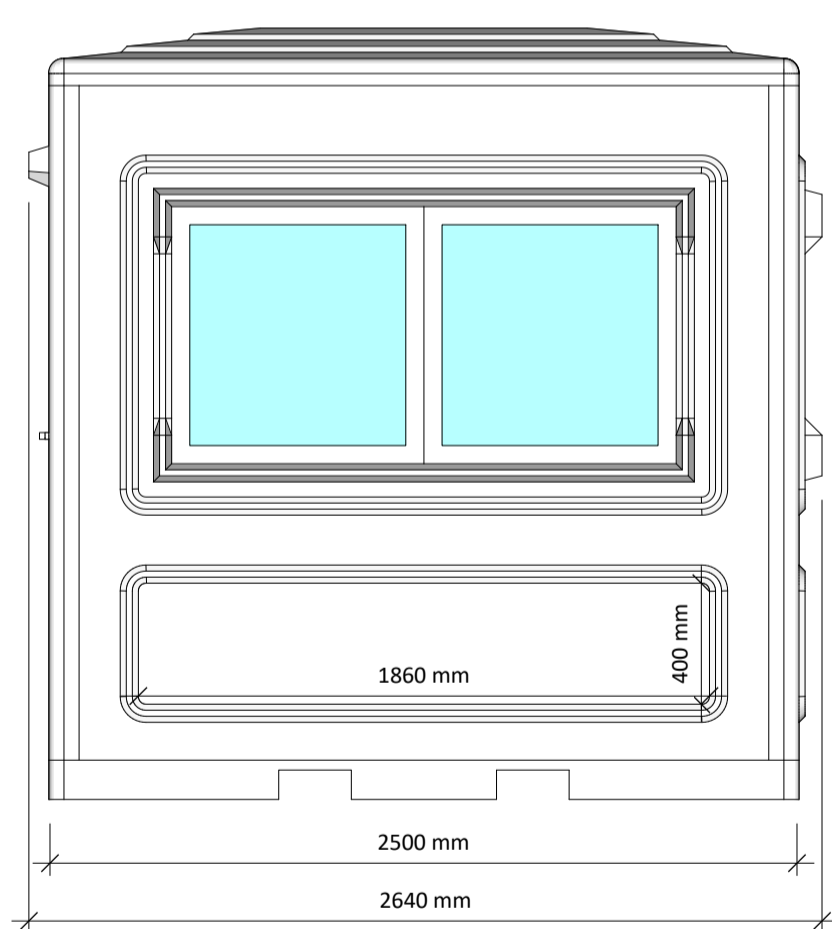

ELEVATION 'D'

Weight approx. 350kg

t : 01386 555 000
e : sales@ukkiosks.com
w : ukkiosks.com

a : Keytec 7 Business Park,
26 - 28 Kempton Road,
Persore, Worcs, WR10 2TA

DRAWING NO :
2020/0000

DRAWING TITLE :
Worcester 2.5 x 1.5m

CLIENT :
Address

ISSUE :
27/02/2020

DRAWN BY :
SG

KIOSK SIZE :
2.5 x 1.5m