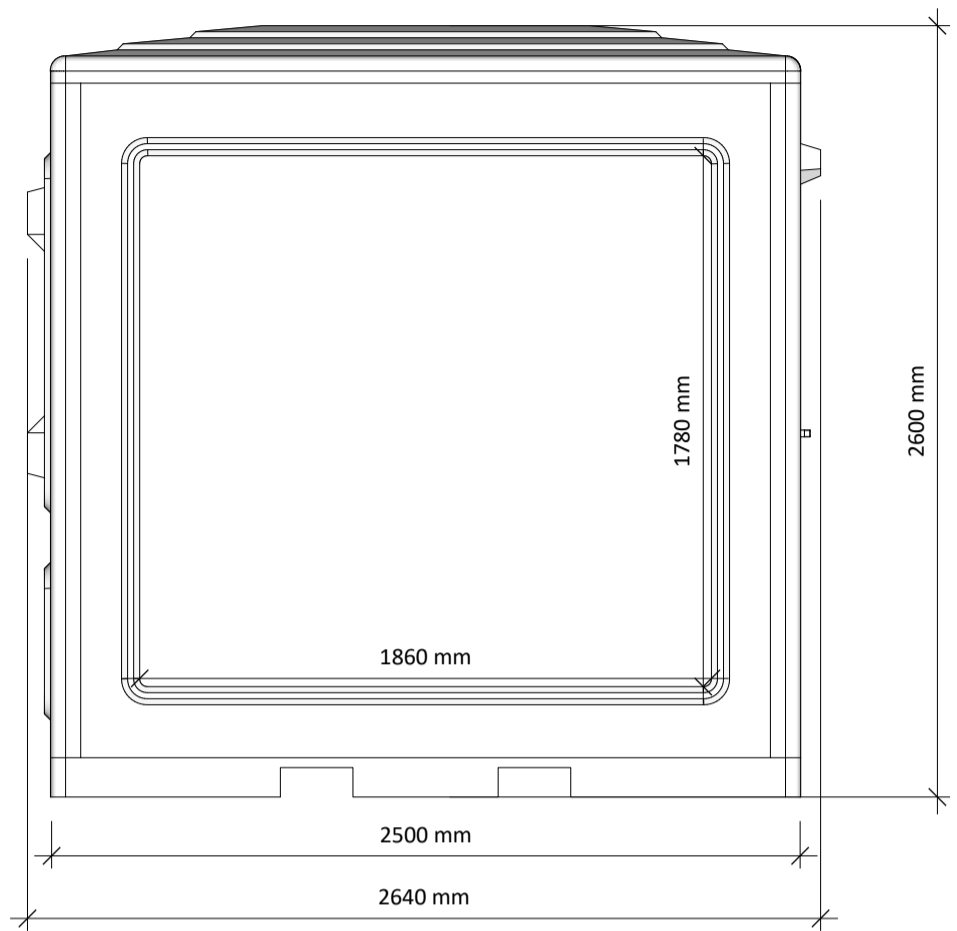

ELEVATION 'B'