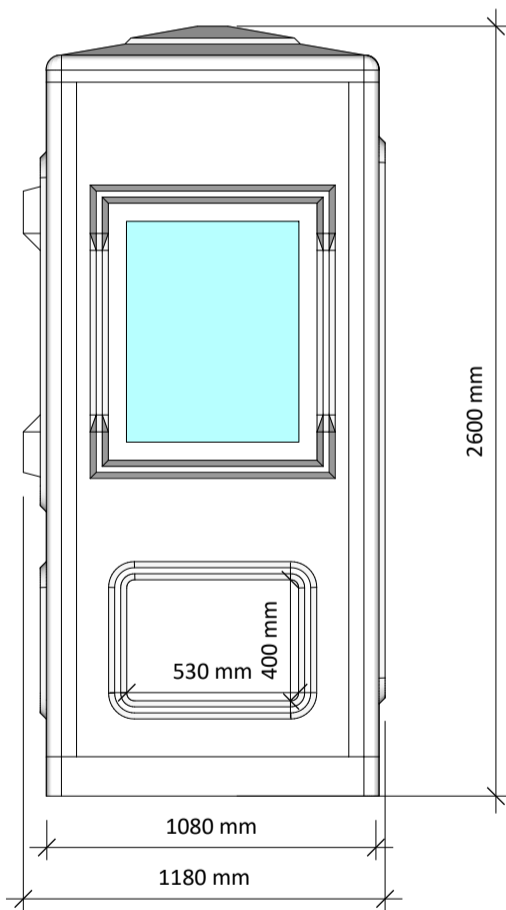

ISSUE :
27/02/2020

DRAWN BY :
SG

KIOSK SIZE :
1.5 x 1.1m

3D VIEW

Half glazed door

Opening window

Fixed window

Fork slots

ISSUE :
27/02/2020

DRAWN BY :
SG

KIOSK SIZE :
1.5 x 1.1m

ELEVATION VIEWS

ELEVATION 'A'

ELEVATION 'B'

ELEVATION 'C'

ELEVATION 'D'

Weight approx. 180kg

t : 01386 555 000
e : sales@ukkiosks.com
w : ukkiosks.com

a : Keytec 7 Business Park,
26 - 28 Kempton Road,
Persore, Worcs, WR10 2TA

DRAWING NO :
2020/0000
DRAWING TITLE :
Worcester 1.5 x 1.1m

CLIENT :
Address

ISSUE :
27/02/2020

DRAWN BY :
SG

KIOSK SIZE :
1.5 x 1.1m