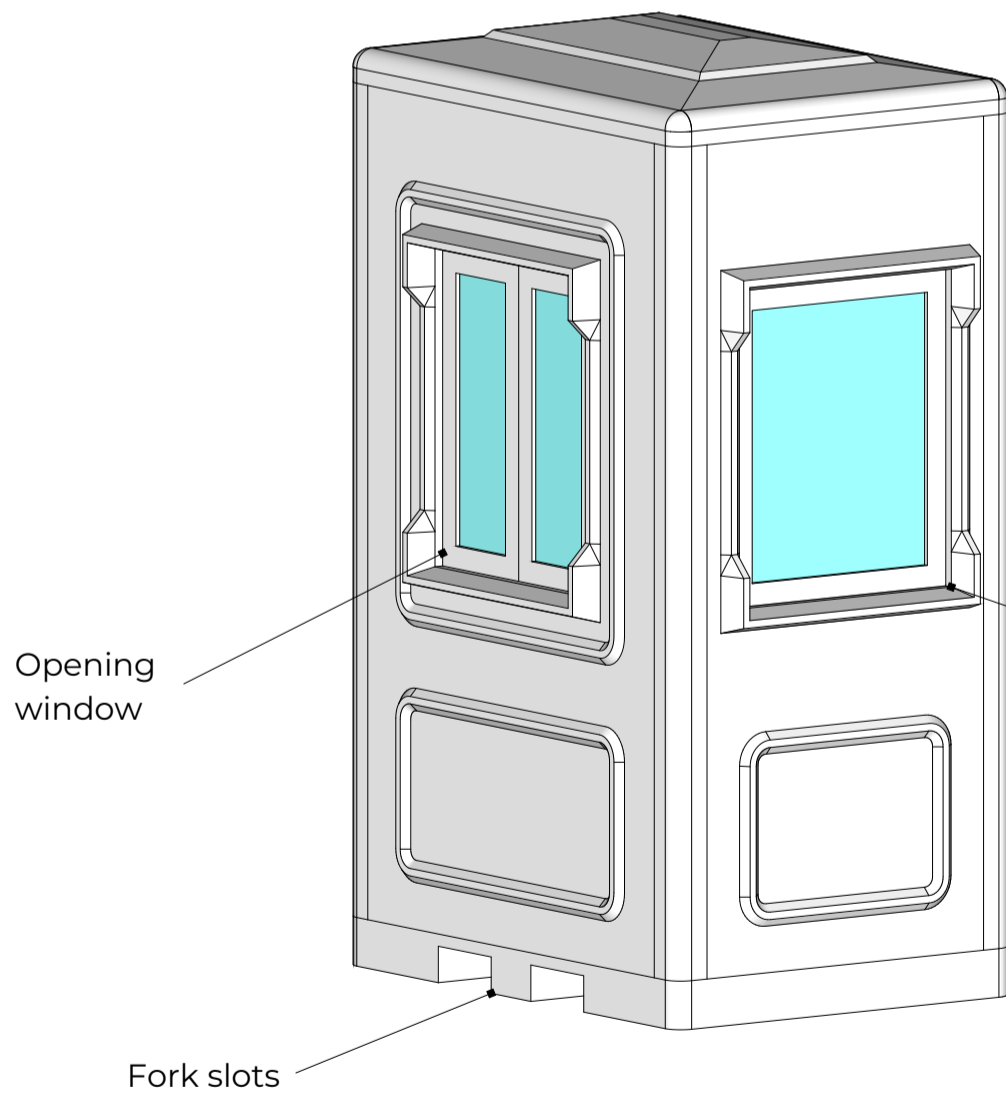

ISSUE :
27/02/2020

DRAWN BY :
SG

KIOSK SIZE :
1.5 x 1.1m

3D VIEW

Half glazed door

Opening window

Fixed window

Fork slots

ISSUE :
27/02/2020

DRAWN BY :
SG

KIOSK SIZE :
1.5 x 1.1m

ELEVATION VIEWS

ELEVATION 'A'

ELEVATION 'B'

ELEVATION 'C'

ELEVATION 'D'