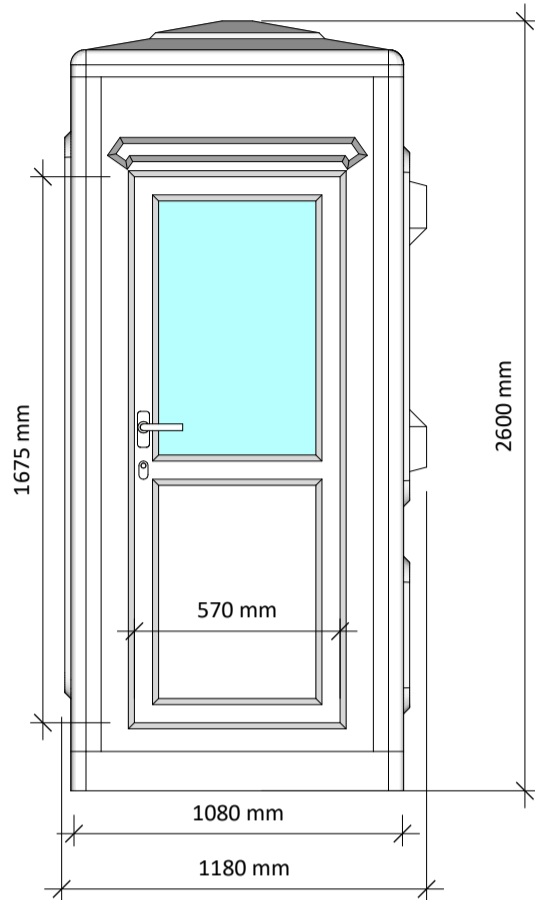

ISSUE :
27/02/2020

DRAWN BY :
SG

KIOSK SIZE :
1.5 x 1.1m

3D VIEW

Half glazed door

Opening window

Fixed window

Fork slots

ISSUE :
27/02/2020

DRAWN BY :
SG

KIOSK SIZE :
1.5 x 1.1m

ELEVATION VIEWS

ELEVATION 'A'

ELEVATION 'B'

ELEVATION 'C'

ELEVATION 'D'

CLIENT :
Address

ISSUE :
27/02/2020

DRAWN BY :
SG

KIOSK SIZE :
1.5 x 1.1m