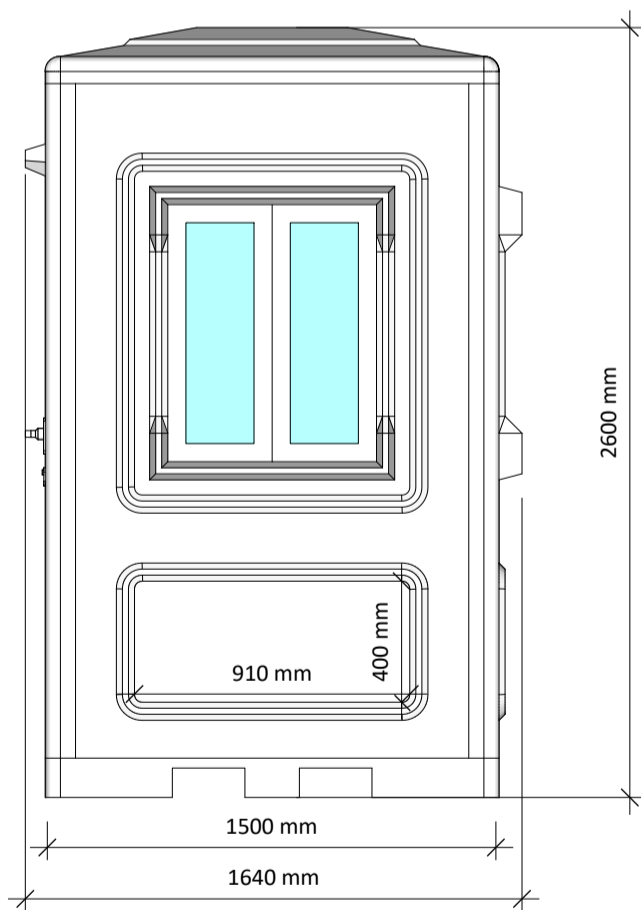

ISSUE :
27/02/2020

DRAWN BY :
SG

KIOSK SIZE :
1.5 x 1.1m

3D VIEW

Half glazed door

Opening window

Fixed window

Fork slots

ISSUE :
27/02/2020

DRAWN BY :
SG

KIOSK SIZE :
1.5 x 1.1m

ELEVATION VIEWS

ELEVATION 'A'

ELEVATION 'B'

ELEVATION 'C'

ELEVATION 'D'

Weight approx. 180kg

t : 01386 555 000
e : sales@ukkiosks.com
w : ukkiosks.com

a : Keytec 7 Business Park,
26 - 28 Kempton Road,
Persore, Worcs, WR10 2TA

DRAWING NO :
2020/0000
DRAWING TITLE :
Worcester 1.5 x 1.1m

CLIENT :
Address

ISSUE :
27/02/2020

DRAWN BY :
SG

KIOSK SIZE :
1.5 x 1.1m