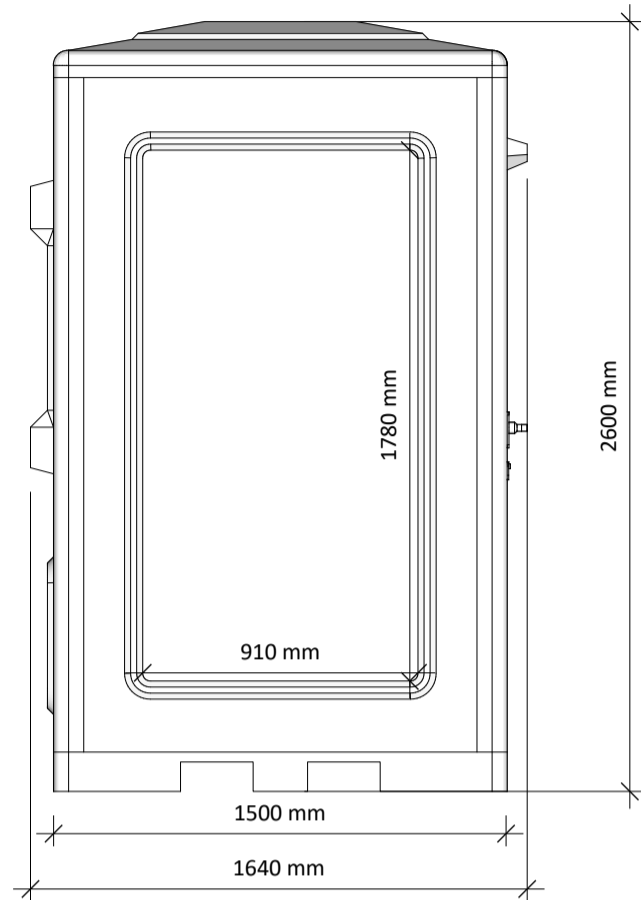

ISSUE :
27/02/2020

DRAWN BY :
SG

KIOSK SIZE :
1.5 x 1.1m

3D VIEW

Half glazed door

Opening window

Fixed window

Fork slots

ISSUE :
27/02/2020

DRAWN BY :
SG

KIOSK SIZE :
1.5 x 1.1m

ELEVATION VIEWS

ELEVATION 'A'

ELEVATION 'B'

ELEVATION 'C'

ELEVATION 'D'

Weight approx. 180kg

t : 01386 555 000
e : sales@ukkiosks.com
w : ukkiosks.com

a : Keytec 7 Business Park,
26 - 28 Kempton Road,
Persore, Worcs, WR10 2TA

DRAWING NO :
2020/0000
DRAWING TITLE :
Worcester 1.5 x 1.1m

CLIENT :
Address

ISSUE :
27/02/2020

DRAWN BY :
SG

KIOSK SIZE :
1.5 x 1.1m