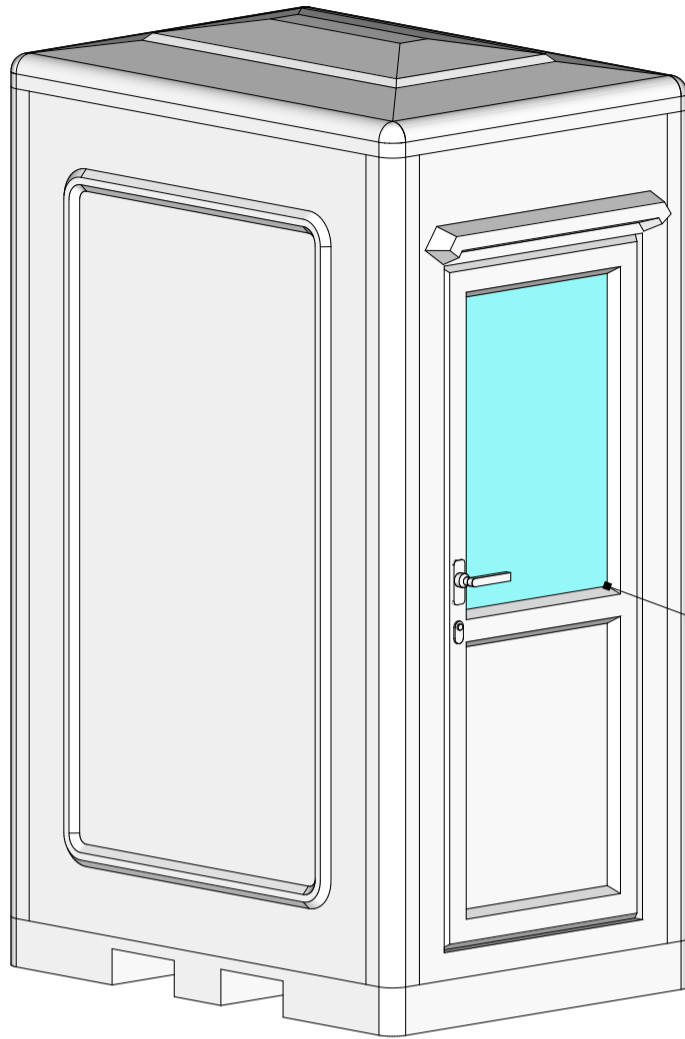

ISSUE :
27/02/2020

DRAWN BY :
SG

KIOSK SIZE :
1.5 x 1.1m

3D VIEW

Half glazed door

Opening window

Fixed window

Fork slots

ISSUE :
27/02/2020

DRAWN BY :
SG

KIOSK SIZE :
1.5 x 1.1m

ELEVATION VIEWS

ELEVATION 'A'

ELEVATION 'B'

ELEVATION 'C'

ELEVATION 'D'