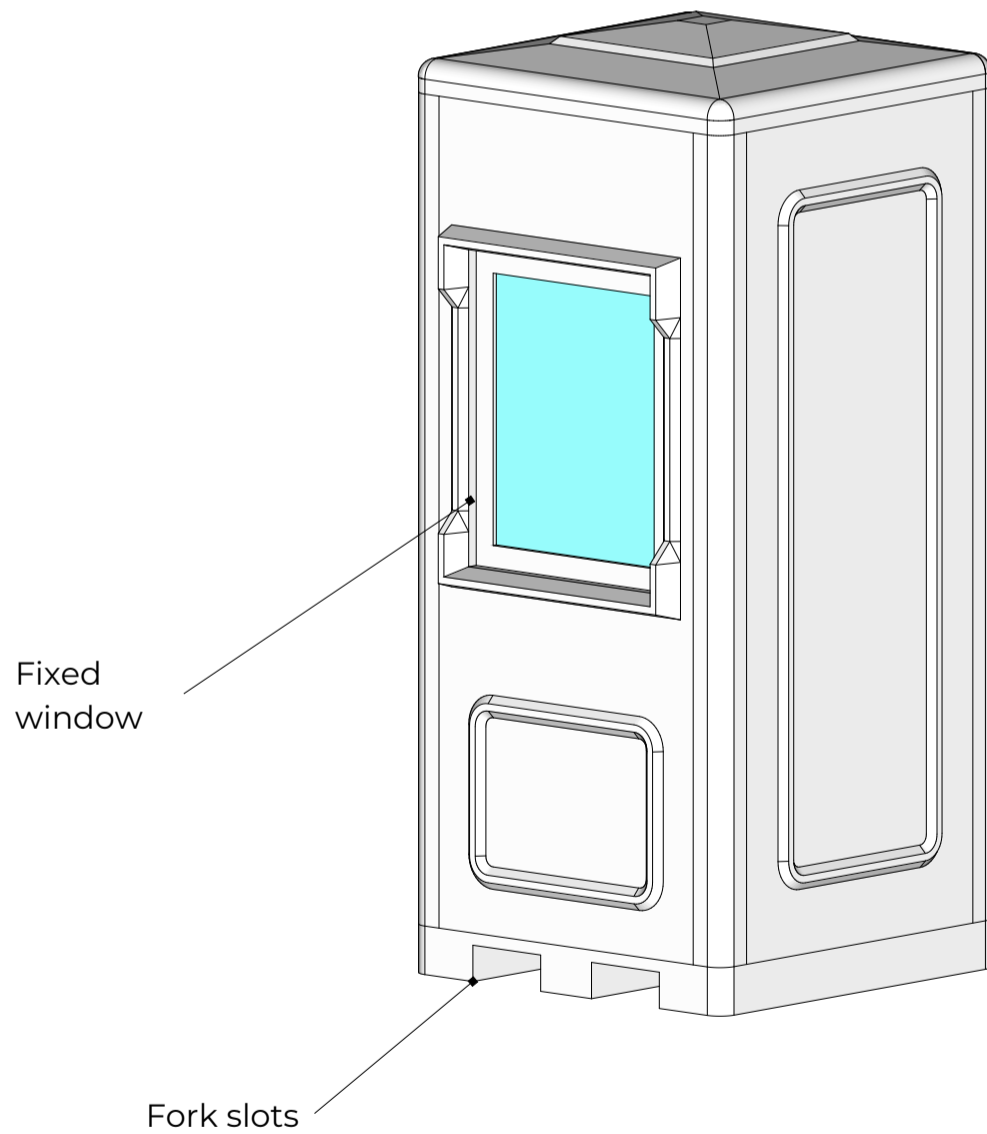

3D VIEW

t : 01386 555 000
e : sales@ukkiosks.com
w : ukkiosks.com

a : Keytec 7 Business Park,
26 - 28 Kempton Road,
Persore, Worcs, WR10 2TA

DRAWING NO :
2020/0000
DRAWING TITLE :
Worcester 1.1 x 1.1m

CLIENT :
Address

ISSUE :
27/02/2020

DRAWN BY :
SG

KIOSK SIZE :
1.1 x 1.1m