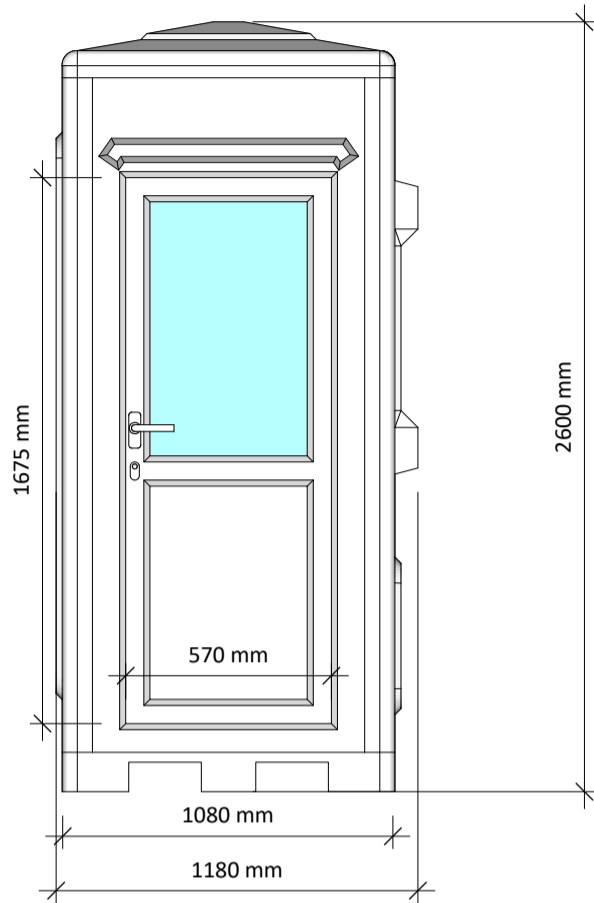

ISSUE :
27/02/2020

DRAWN BY :
SG

KIOSK SIZE :
1.1 x 1.1m

ELEVATION VIEWS

ELEVATION 'A'

ELEVATION 'B'

ELEVATION 'C'

ELEVATION 'D'

Weight approx. 150kg

t : 01386 555 000
e : sales@ukkiosks.com
w : ukkiosks.com

a : Keytec 7 Business Park,
26 - 28 Kempton Road,
Persore, Worcs, WR10 2TA

DRAWING NO :
2020/0000

DRAWING TITLE :
Worcester 1.1 x 1.1m

CLIENT :
Address

ISSUE :
27/02/2020

DRAWN BY :
SG

KIOSK SIZE :
1.1 x 1.1m