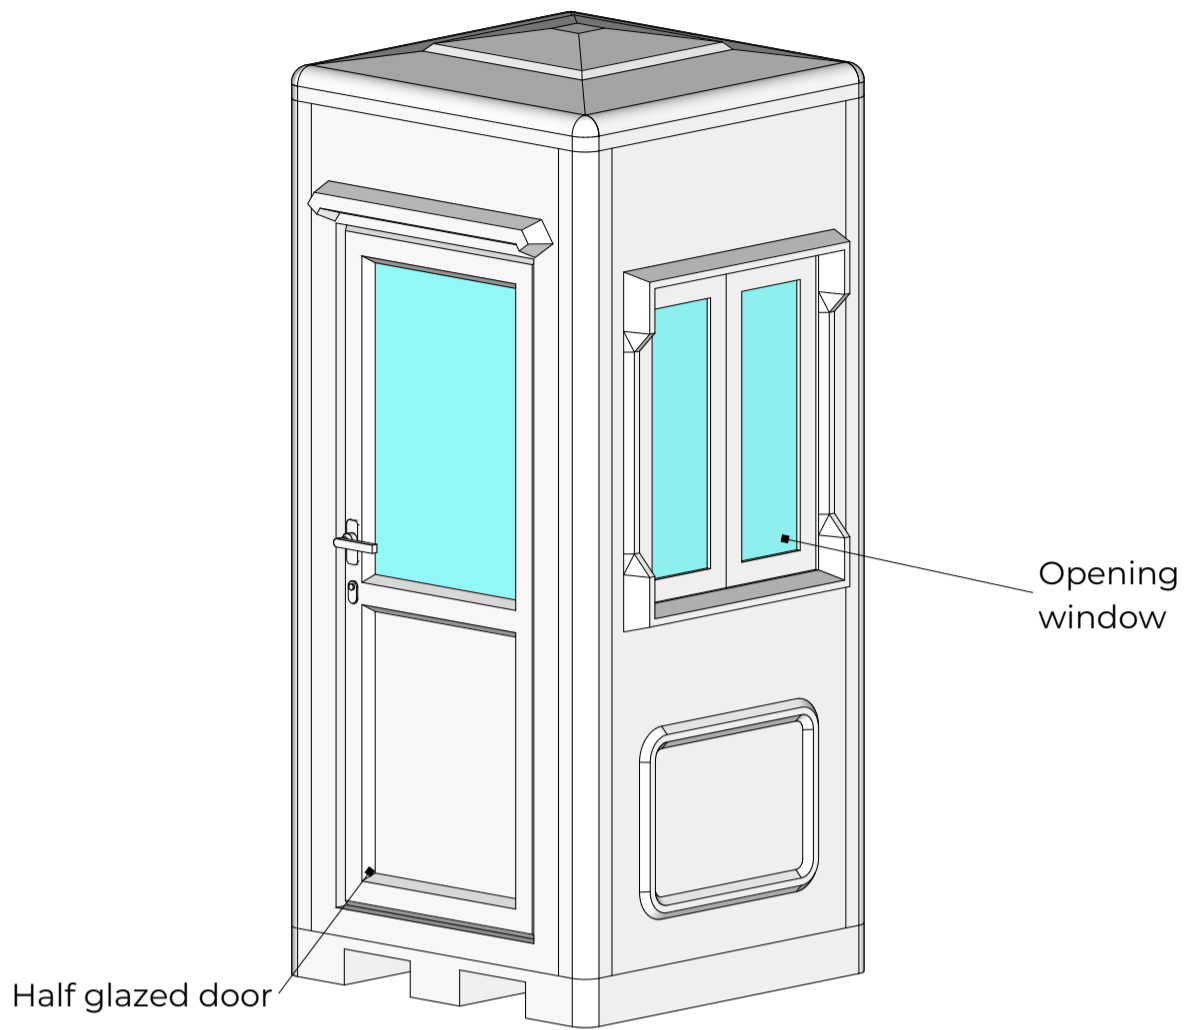

3D VIEW

t : 01386 555 000
e : sales@ukkiosks.com
w : ukkiosks.com

a : Keytec 7 Business Park,
26 - 28 Kempton Road,
Persore, Worcs, WR10 2TA

DRAWING NO :
2020/0000
DRAWING TITLE :
Worcester 1.1 x 1.1m

CLIENT :
Address

ISSUE :
27/02/2020

DRAWN BY :
SG

KIOSK SIZE :
1.1 x 1.1m