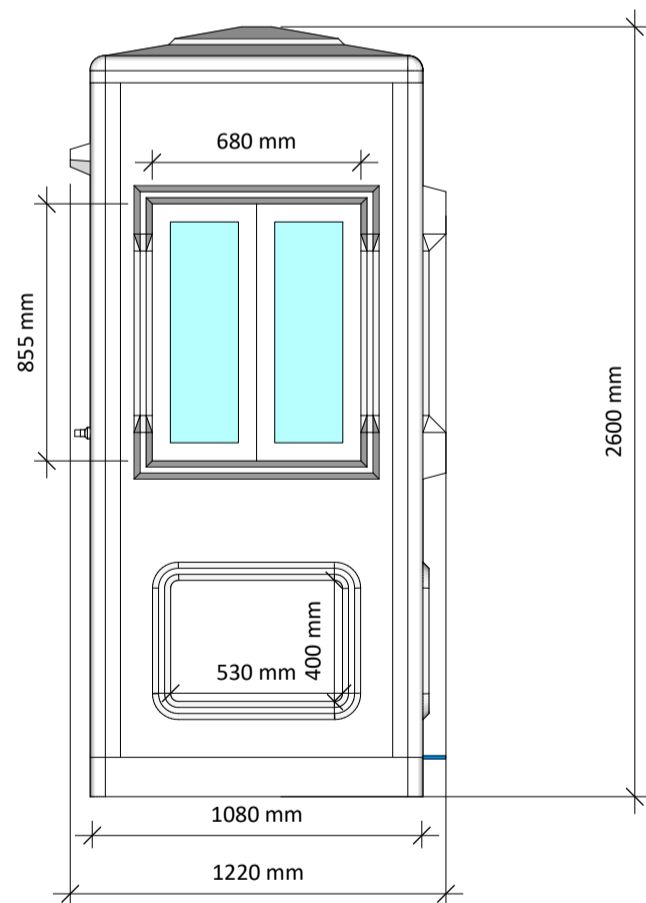

ISSUE :
27/02/2020

DRAWN BY :
SG

KIOSK SIZE :
1.1 x 1.1m

ELEVATION VIEWS

ELEVATION 'A'

ELEVATION 'B'

ELEVATION 'C'

ELEVATION 'D'

Weight approx. 150kg

t : 01386 555 000
e : sales@ukkiosks.com
w : ukkiosks.com

a : Keytec 7 Business Park,
26 - 28 Kempton Road,
Persore, Worcs, WR10 2TA

DRAWING NO :
2020/0000

DRAWING TITLE :
Worcester 1.1 x 1.1m

CLIENT :
Address

ISSUE :
27/02/2020

DRAWN BY :
SG

KIOSK SIZE :
1.1 x 1.1m