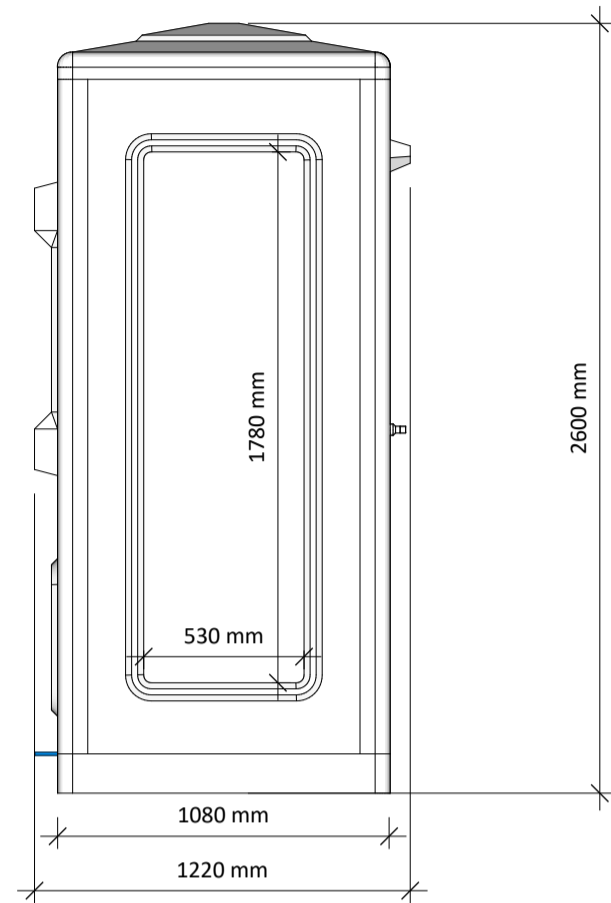

ISSUE :
27/02/2020

DRAWN BY :
SG

KIOSK SIZE :
1.1 x 1.1m

ELEVATION VIEWS

ELEVATION 'A'

ELEVATION 'B'

ELEVATION 'C'

ELEVATION 'D'

Weight approx. 150kg

t : 01386 555 000
e : sales@ukkiosks.com
w : ukkiosks.com

a : Keytec 7 Business Park,
26 - 28 Kempton Road,
Persore, Worcs, WR10 2TA

DRAWING NO :
2020/0000

DRAWING TITLE :
Worcester 1.1 x 1.1m

CLIENT :
Address

ISSUE :
27/02/2020

DRAWN BY :
SG

KIOSK SIZE :
1.1 x 1.1m