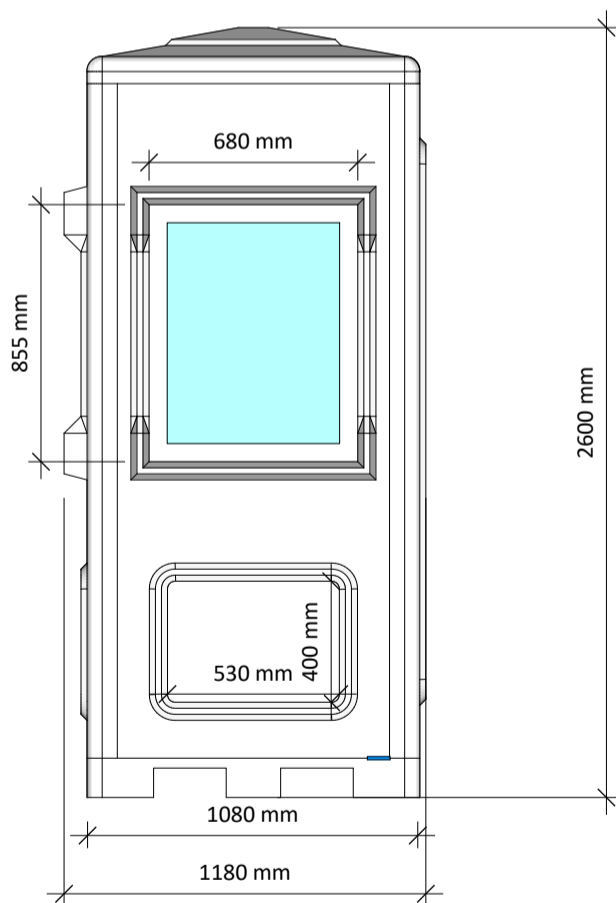

ISSUE :
27/02/2020

DRAWN BY :
SG

KIOSK SIZE :
1.1 x 1.1m

ELEVATION VIEWS

ELEVATION 'A'

ELEVATION 'B'

ELEVATION 'C'

ELEVATION 'D'

Weight approx. 150kg

t : 01386 555 000
e : sales@ukkiosks.com
w : ukkiosks.com

a : Keytec 7 Business Park,
26 - 28 Kempton Road,
Persore, Worcs, WR10 2TA

DRAWING NO :
2020/0000

DRAWING TITLE :
Worcester 1.1 x 1.1m

CLIENT :
Address

ISSUE :
27/02/2020

DRAWN BY :
SG

KIOSK SIZE :
1.1 x 1.1m